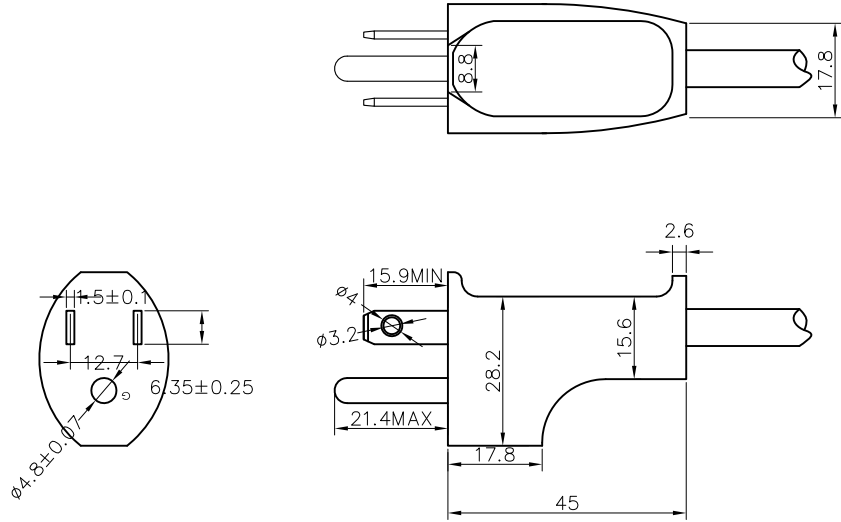

5-15P 15A 125V America Electrical Plug YY-3E Power Cord

AMERICAN POWER CORDS