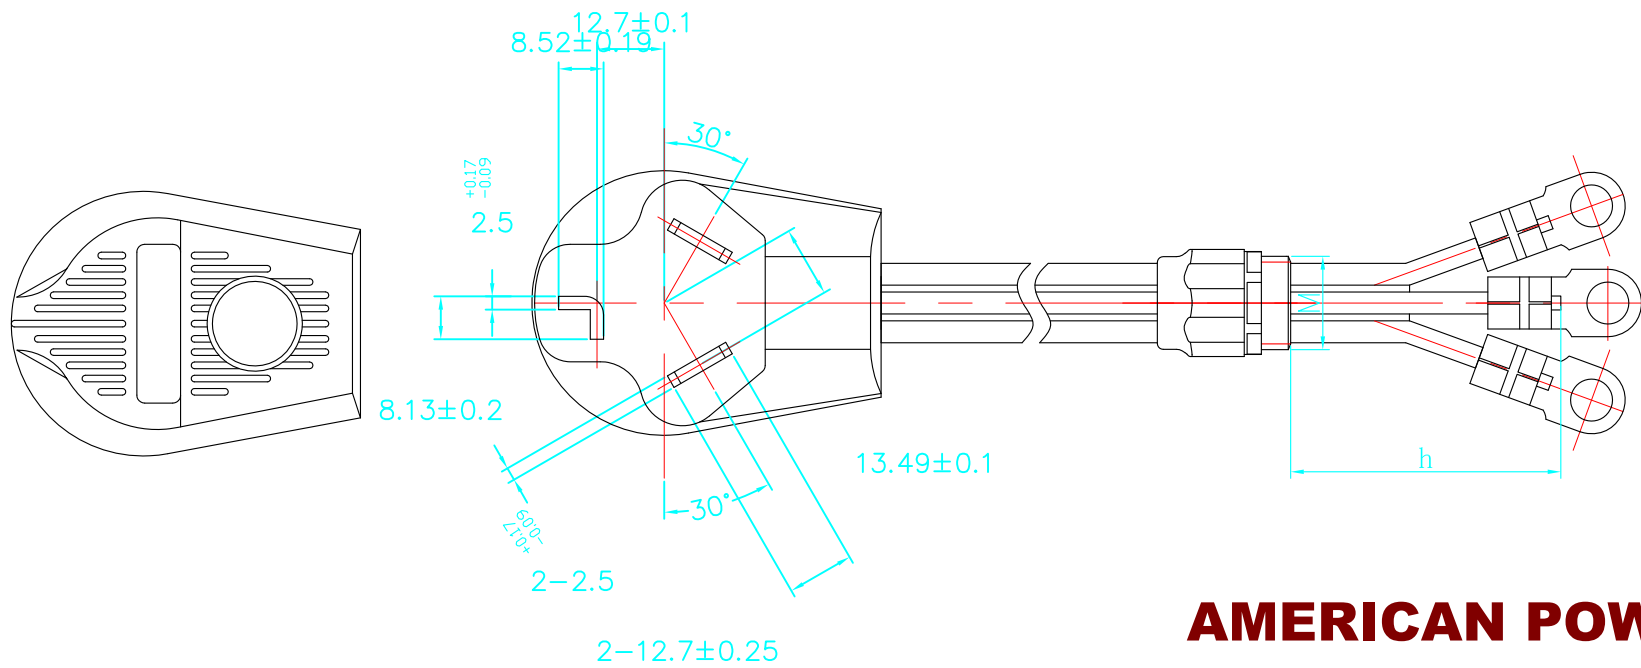

# 10-30P 30A 125-250V Heavy Duty Power Cord

**AMERICAN POWER CORDS**