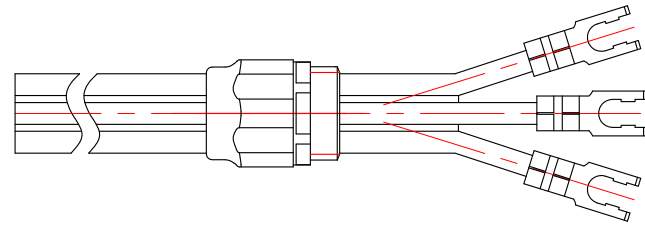

# 10-30P 30A 125-250V Heavy Duty Power Cord

**AMERICAN POWER CORDS**