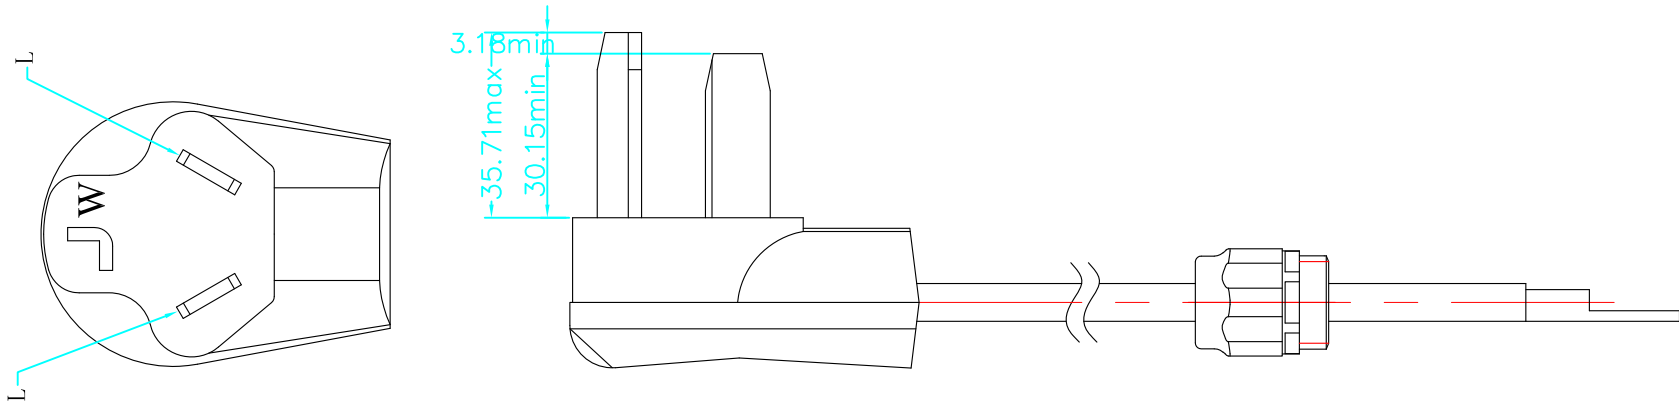

# 10-30P 30A 125-250V Heavy Duty Power Cord

**AMERICAN POWER CORDS**