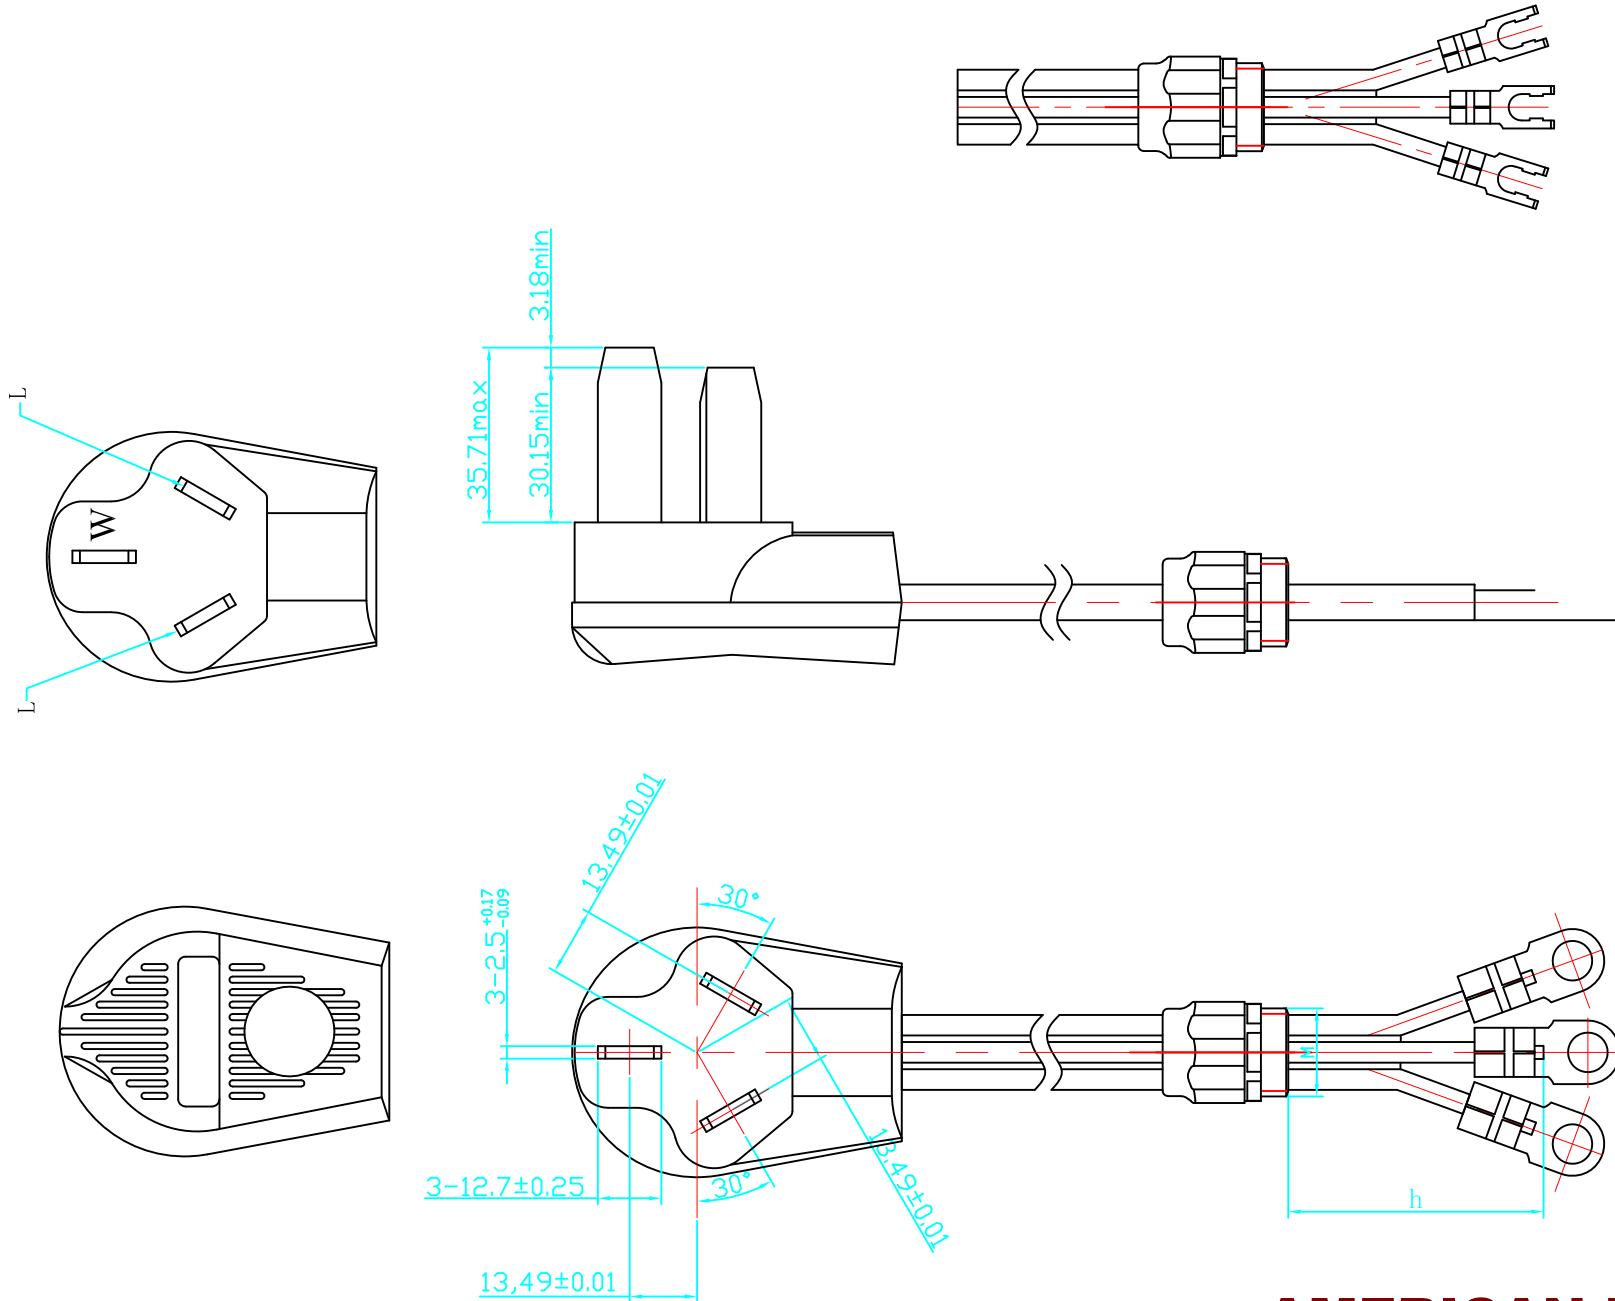

10-50P 50A 125/250V America Heavy Duty Range Power Cord

AMERICAN POWER CORDS