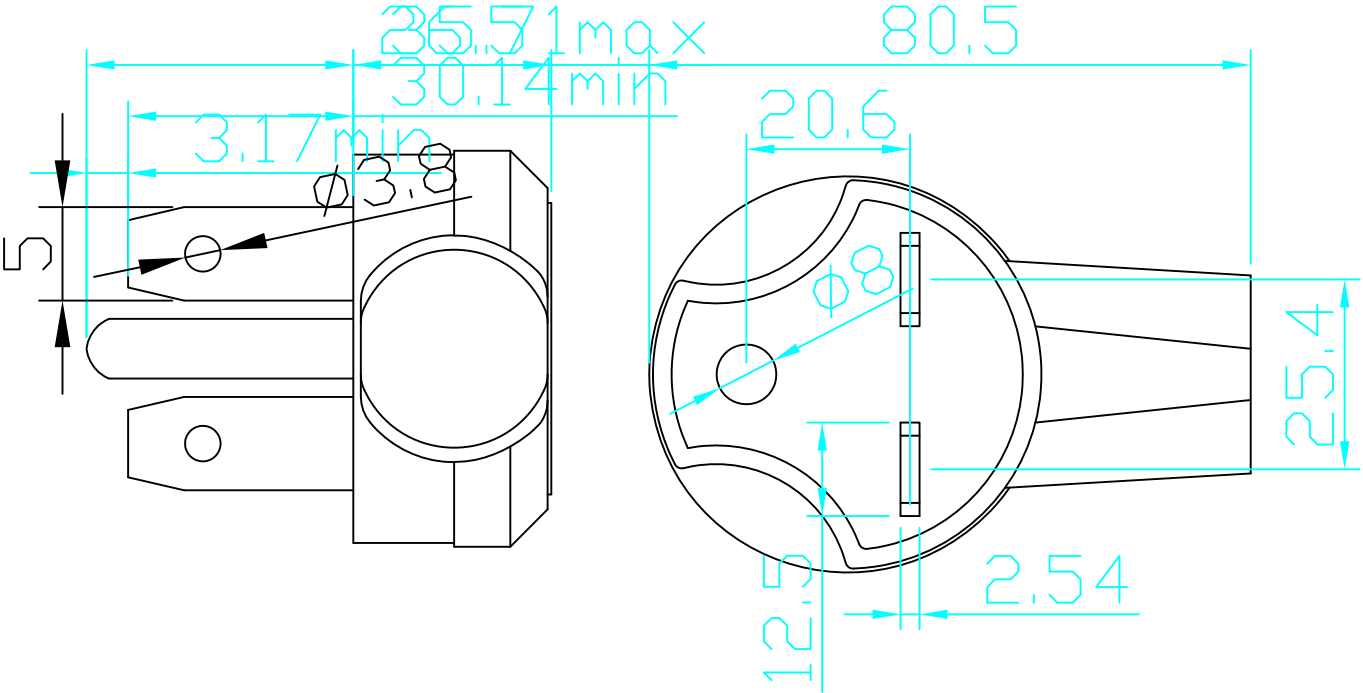

**3-pole 3-wire Power Supply Cord 30 Amp NEMA 6-30P**

**AMERICAN POWER CORDS**