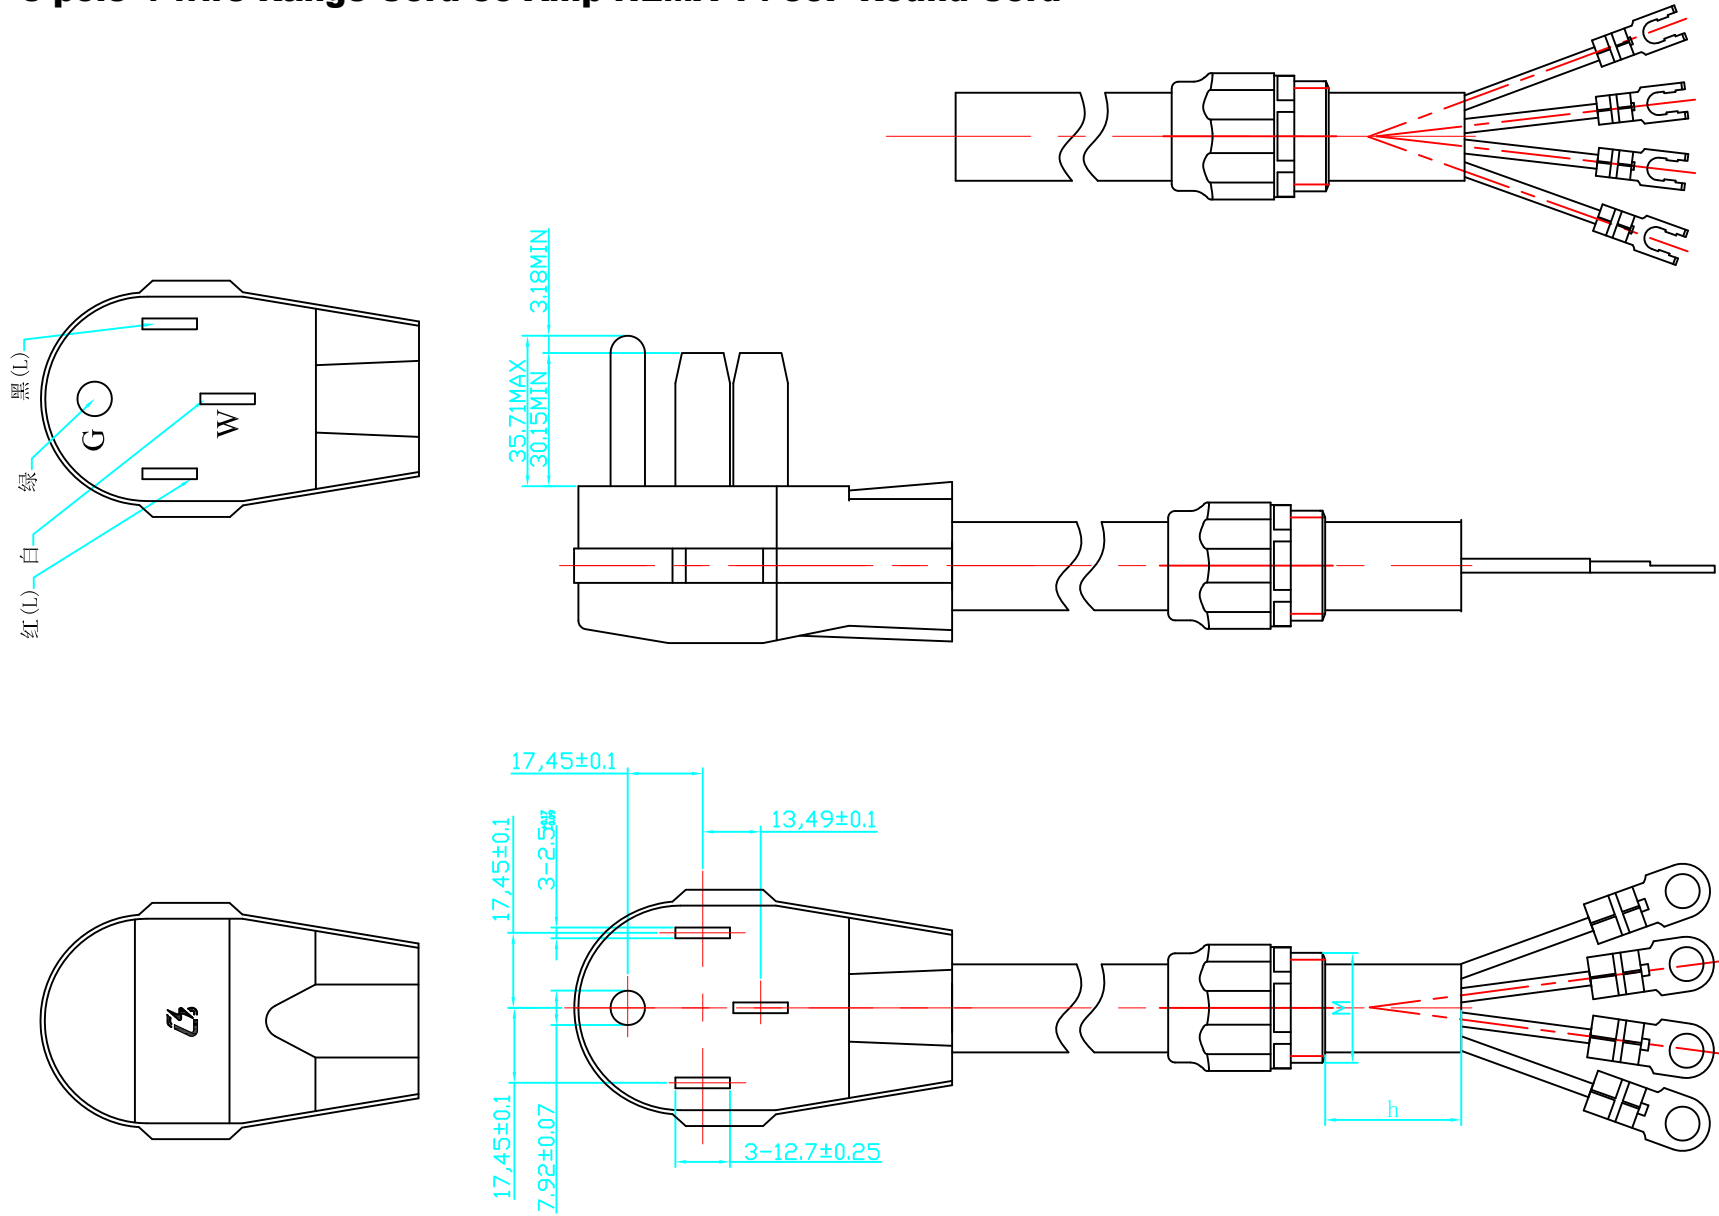

### 3-pole 4-wire Range Cord 50 Amp NEMA 14-50P Round Cord

**AMERICAN POWER CORDS**