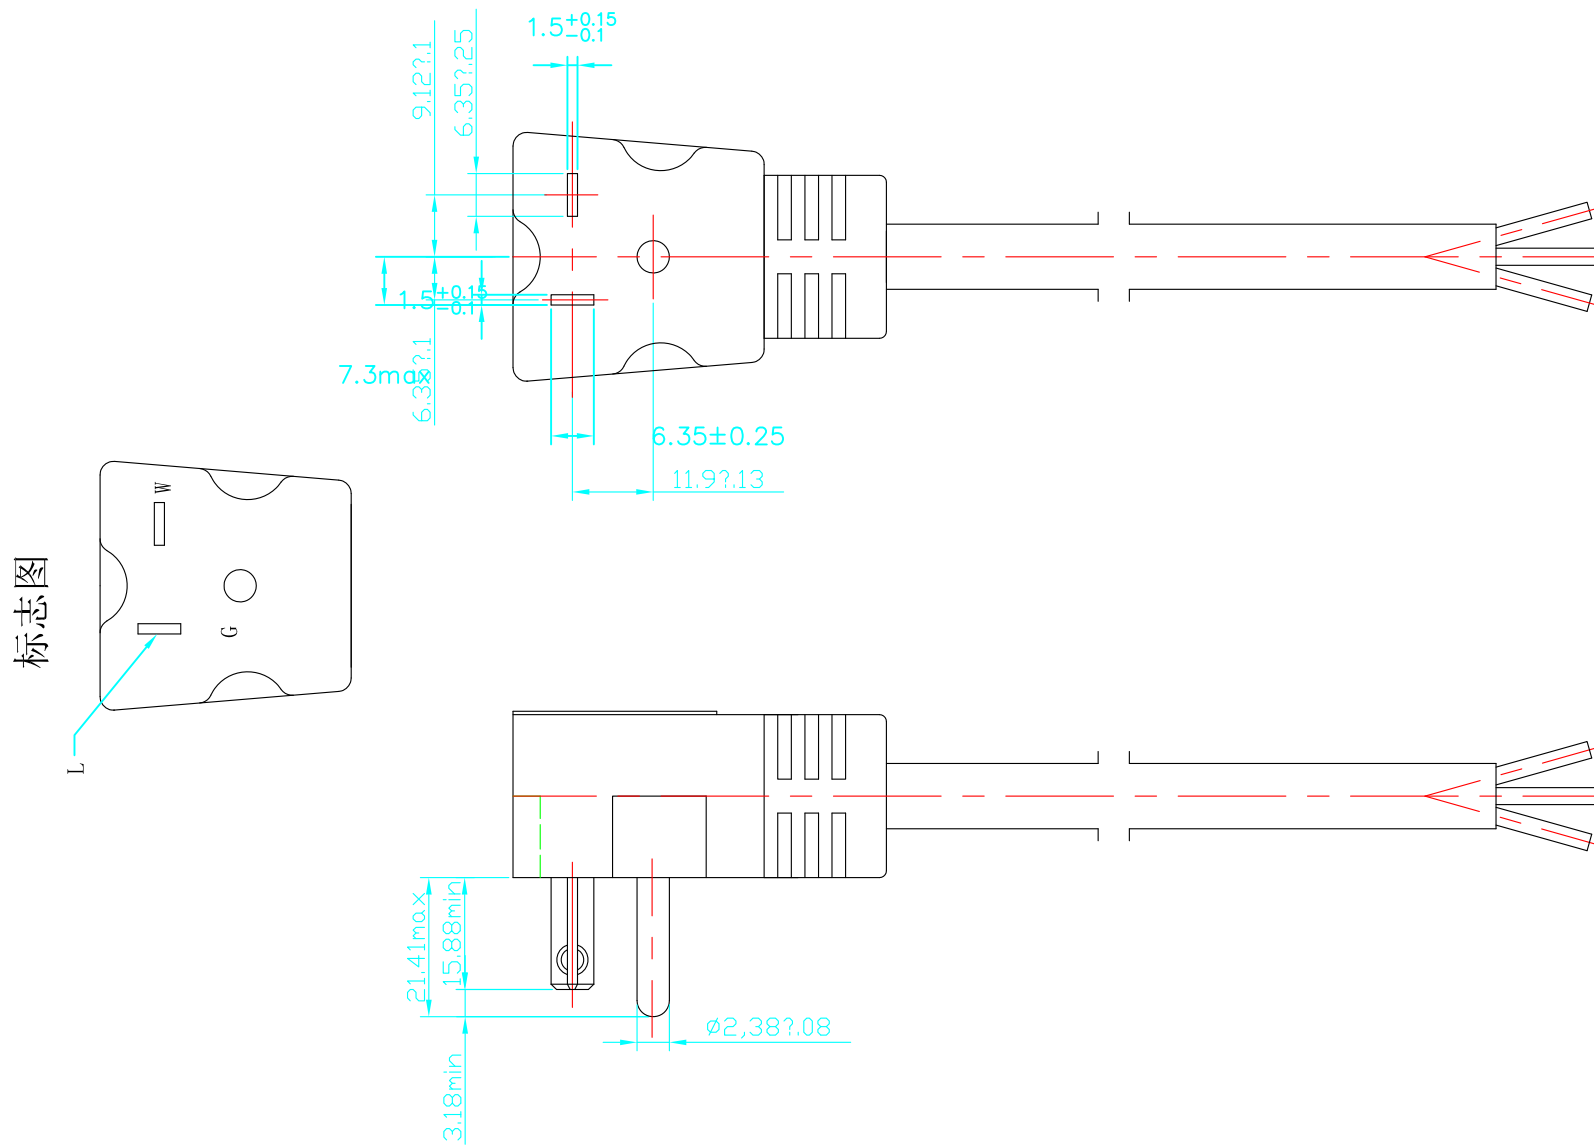

5-20P Angle Plug 20A 125V Power Cord

AMERICAN POWER CORDS