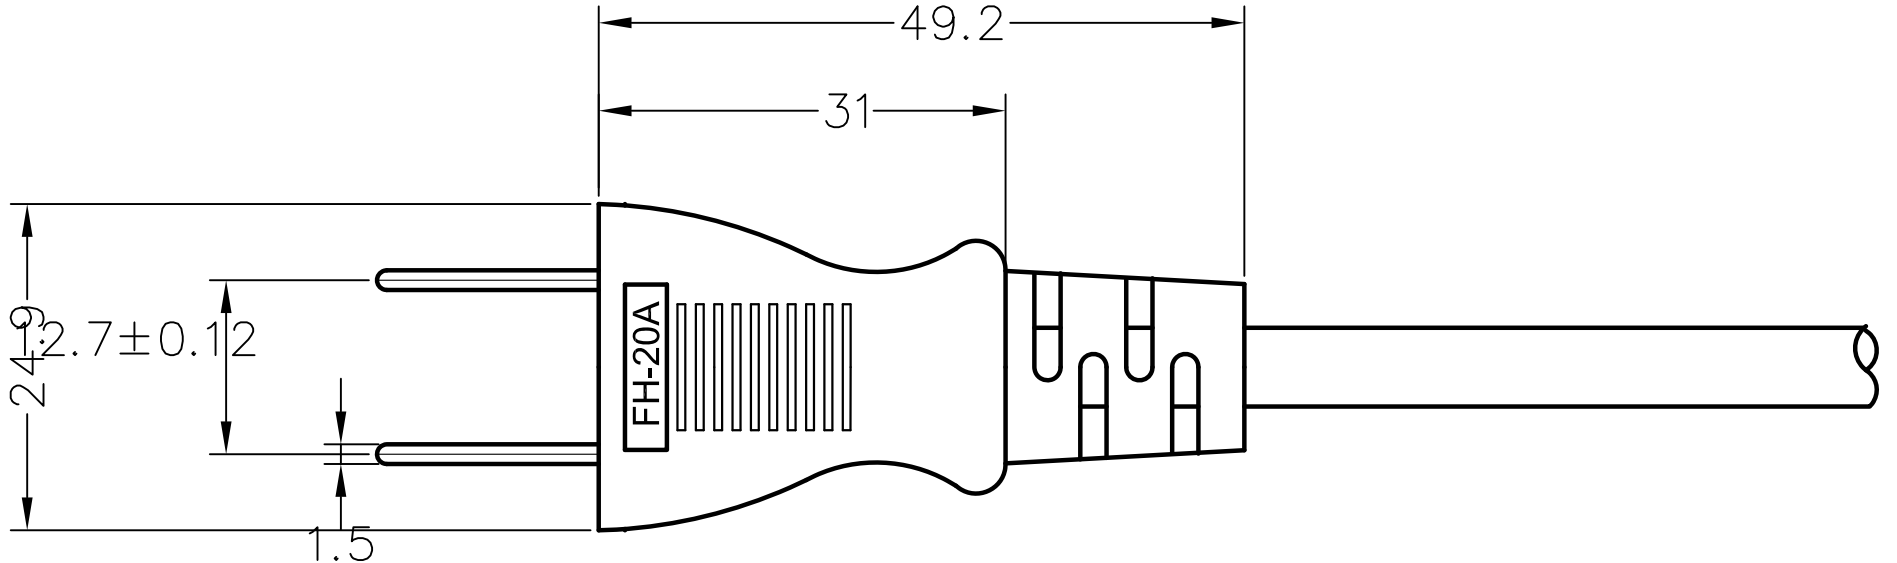

**Japan JIS 8303 PSE JET 2 Conductor 7A Plug Power Supply Cord**

**JAPAN POWER CORDS**