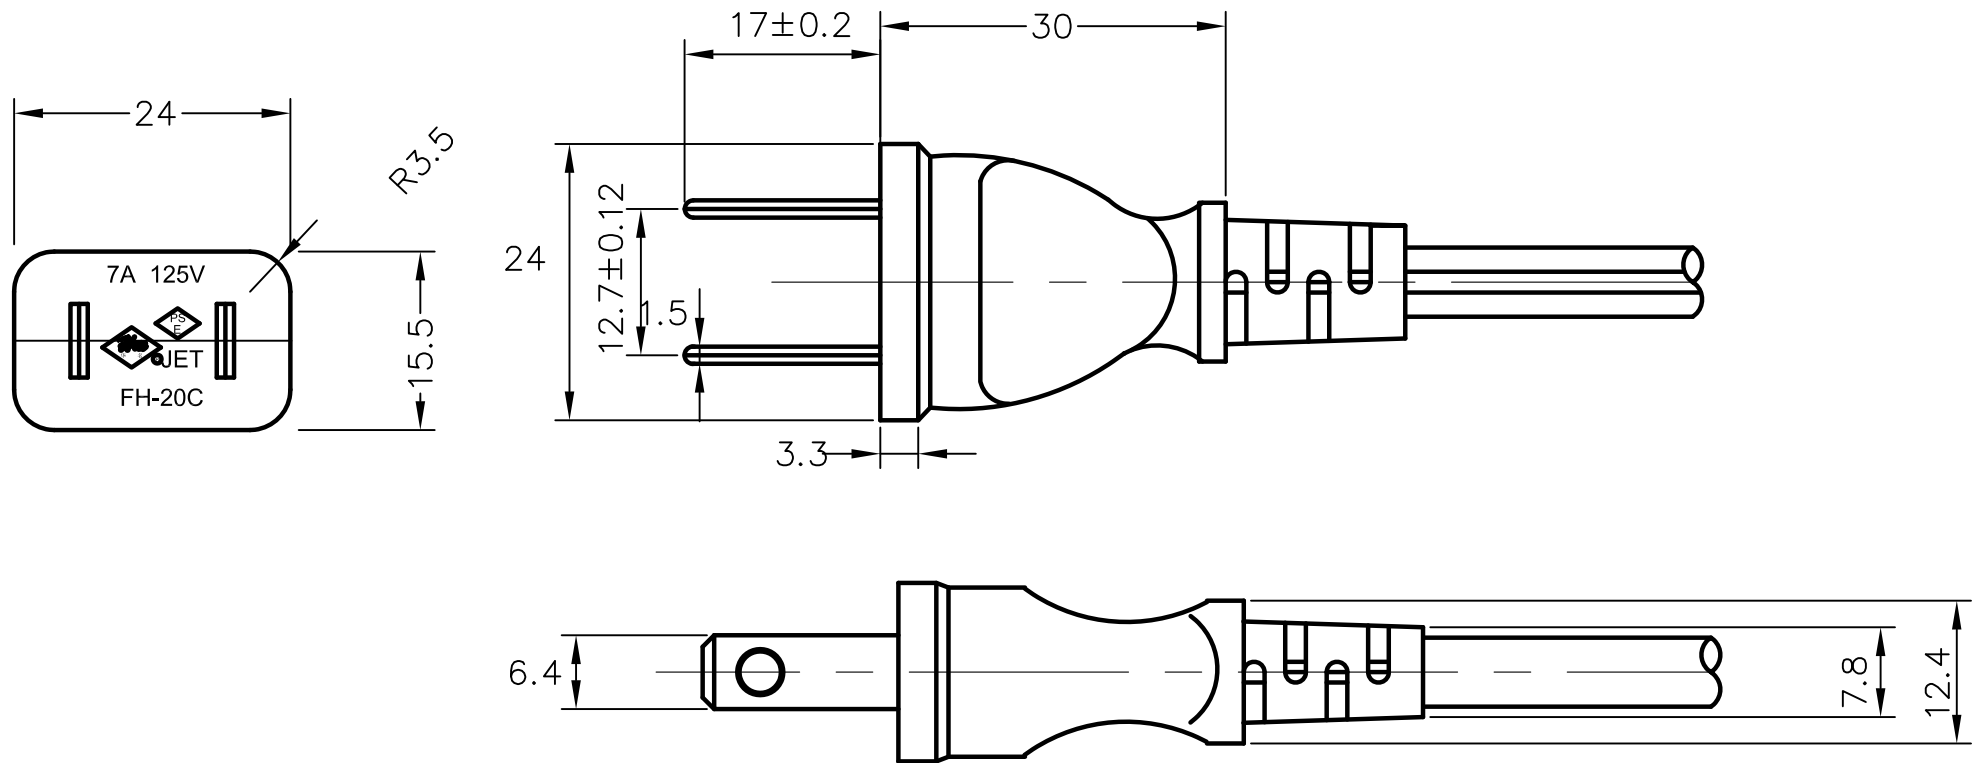

# Japan JIS 8303 PSE JET 2 Prong 7A Low Profile Plug Electric Cord

**JAPAN POWER CORDS**