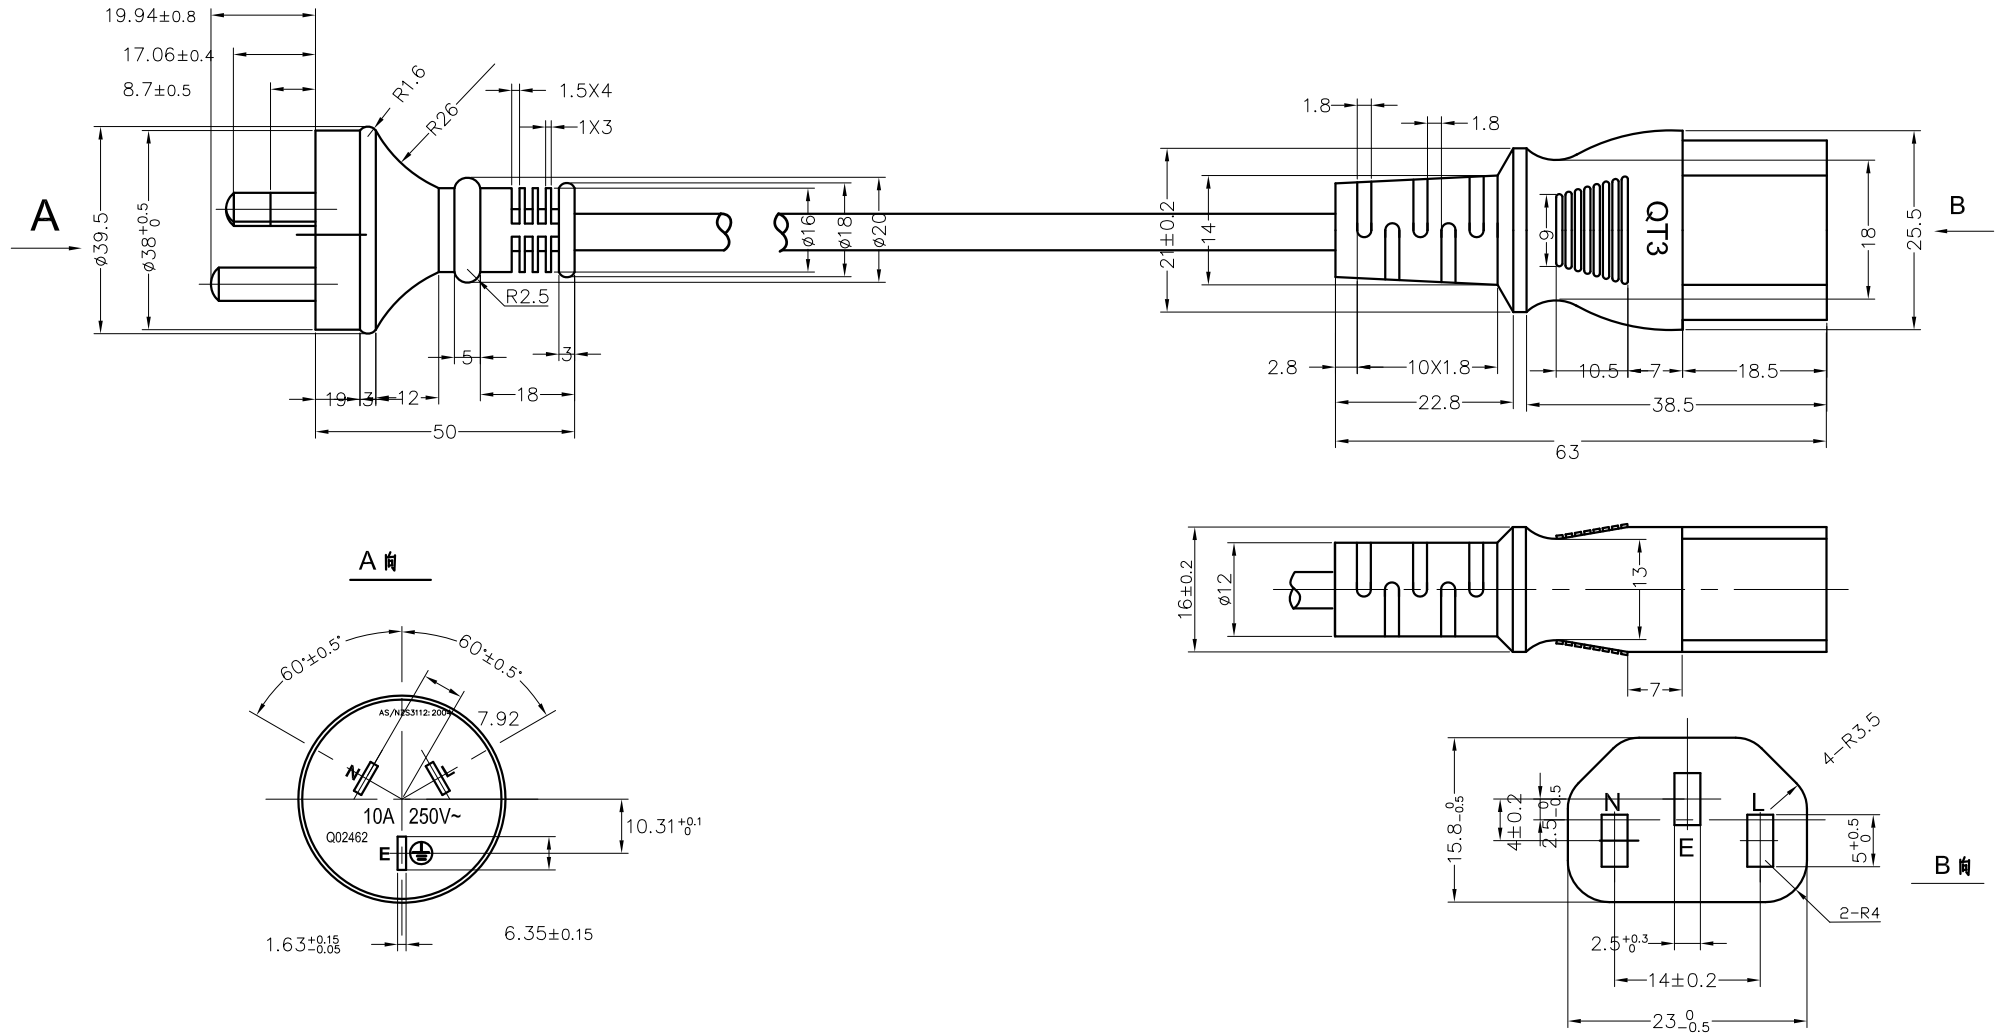

AS/NZ 3112 to IEC 60320 C13 Mains Cable

AUSTRALIAN POWER CORDS