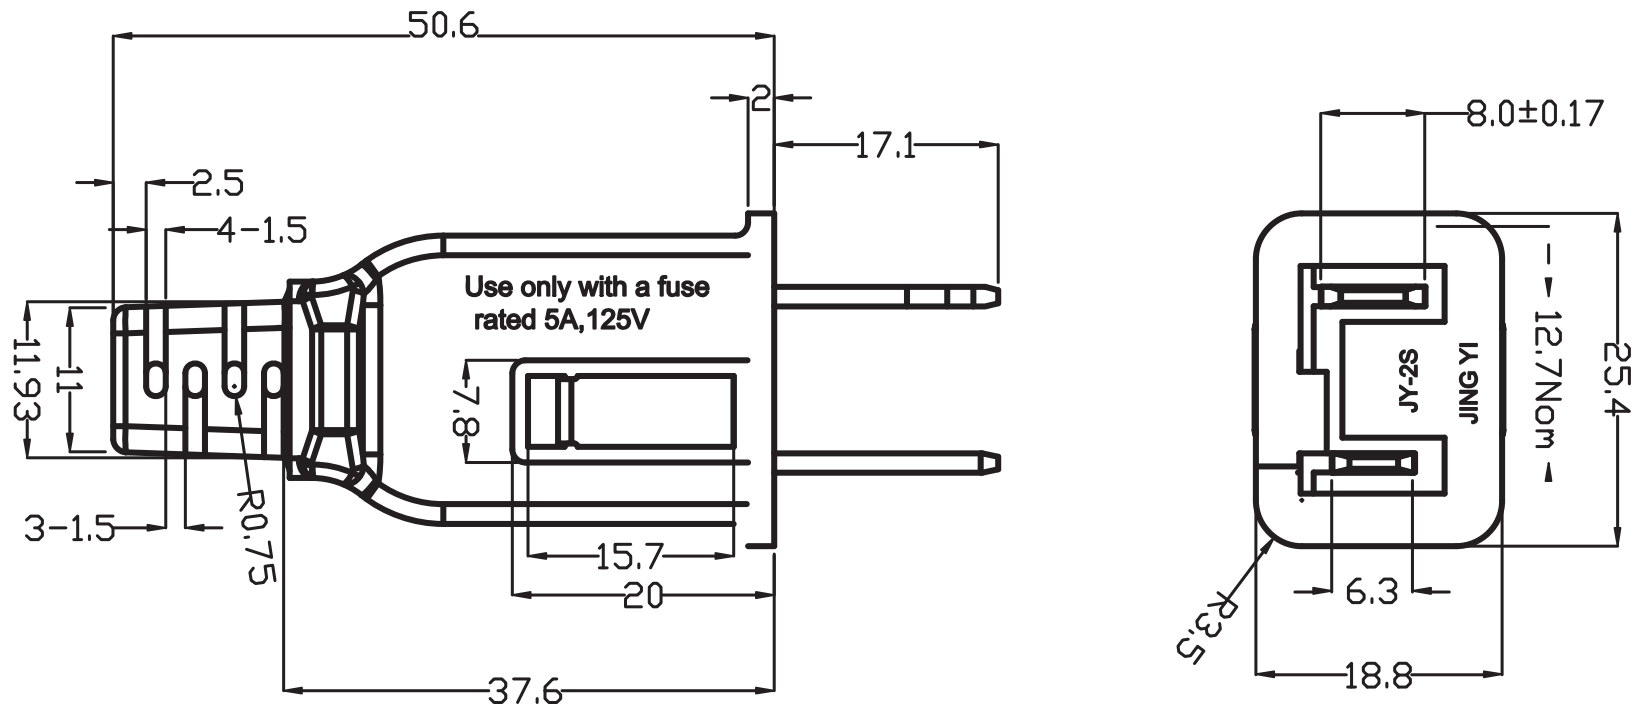

American Fuse Plug NEMA 1-15P

AMERICAN POWER CORDS