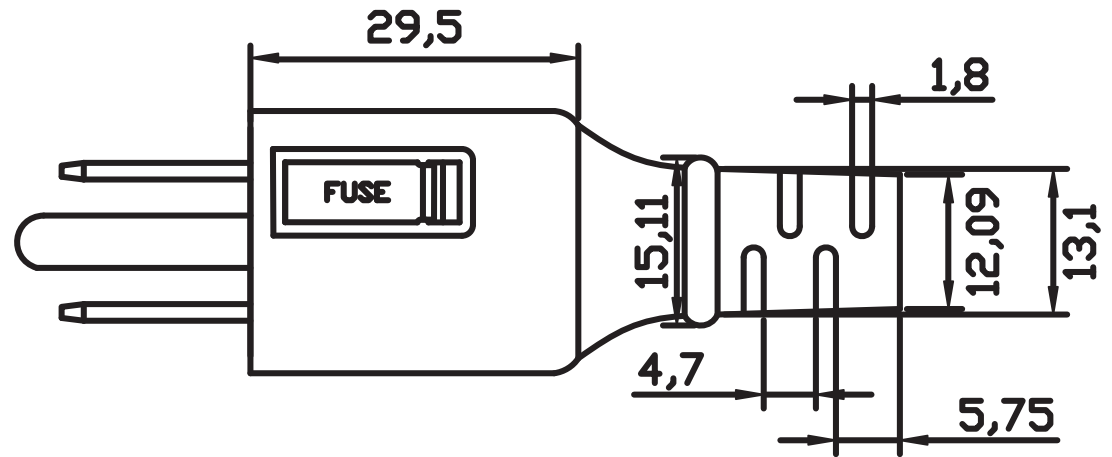

# America Power Plug with Fuse NEMA 5-15P

**AMERICAN POWER CORDS**