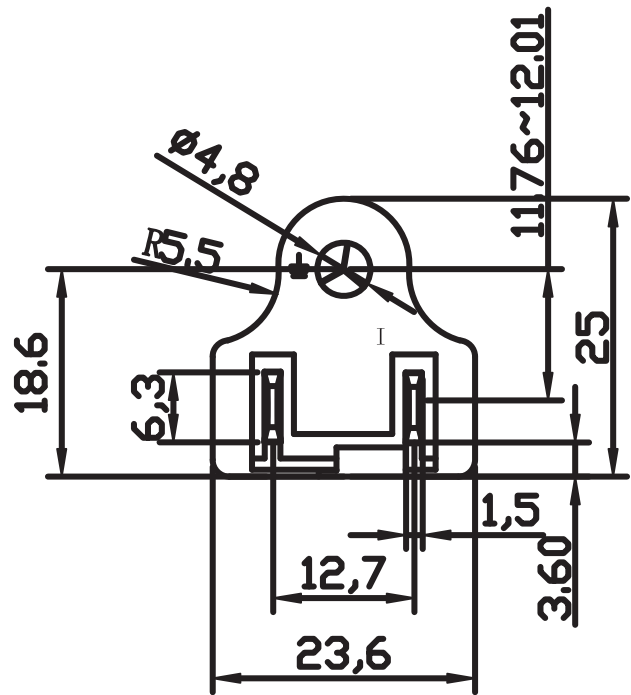

# America Power Plug with Fuse NEMA 5-15P

**AMERICAN POWER CORDS**