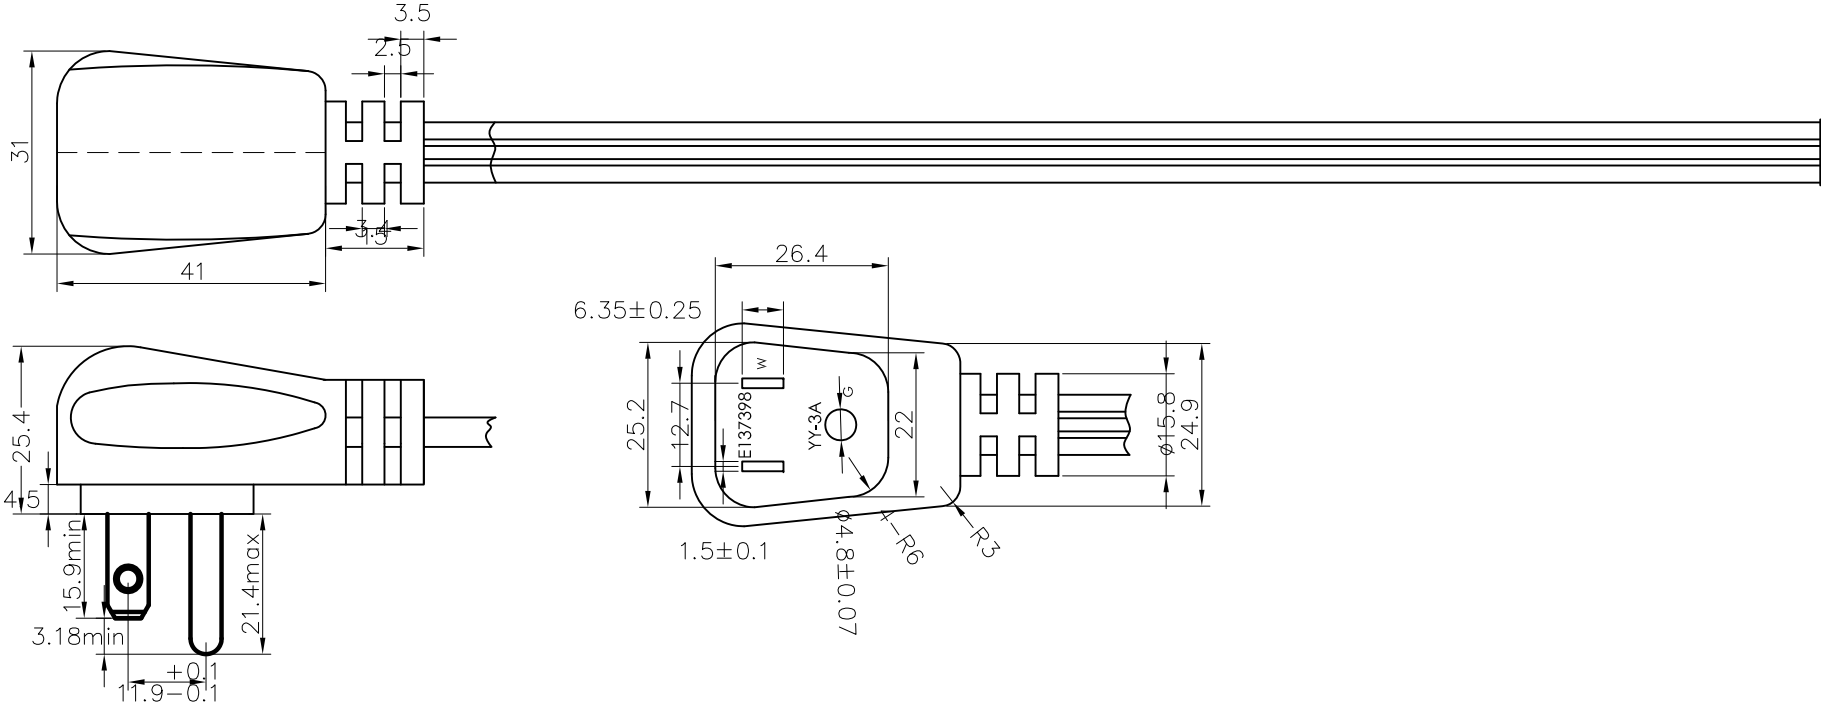

American Angle 5-15P Power Cord YY-3A

AMERICAN POWER CORDS