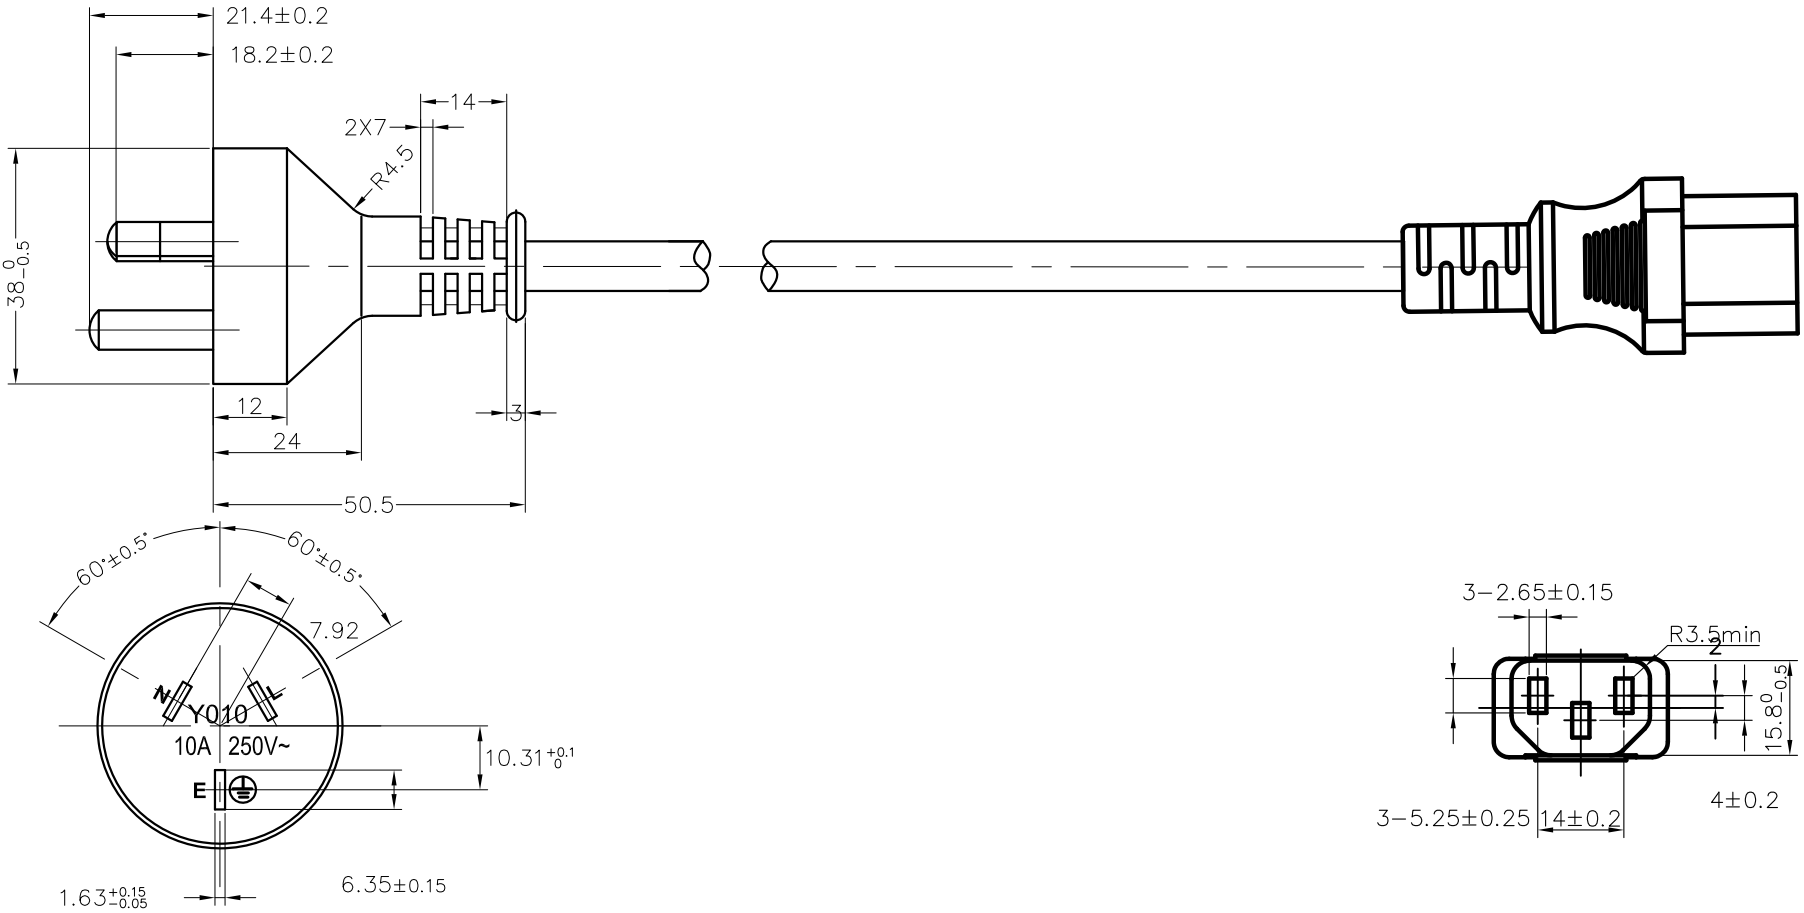

Argentine IRAM 2073 Plug to IEC C13 Power Cord

ARGENTINA POWER CORDS