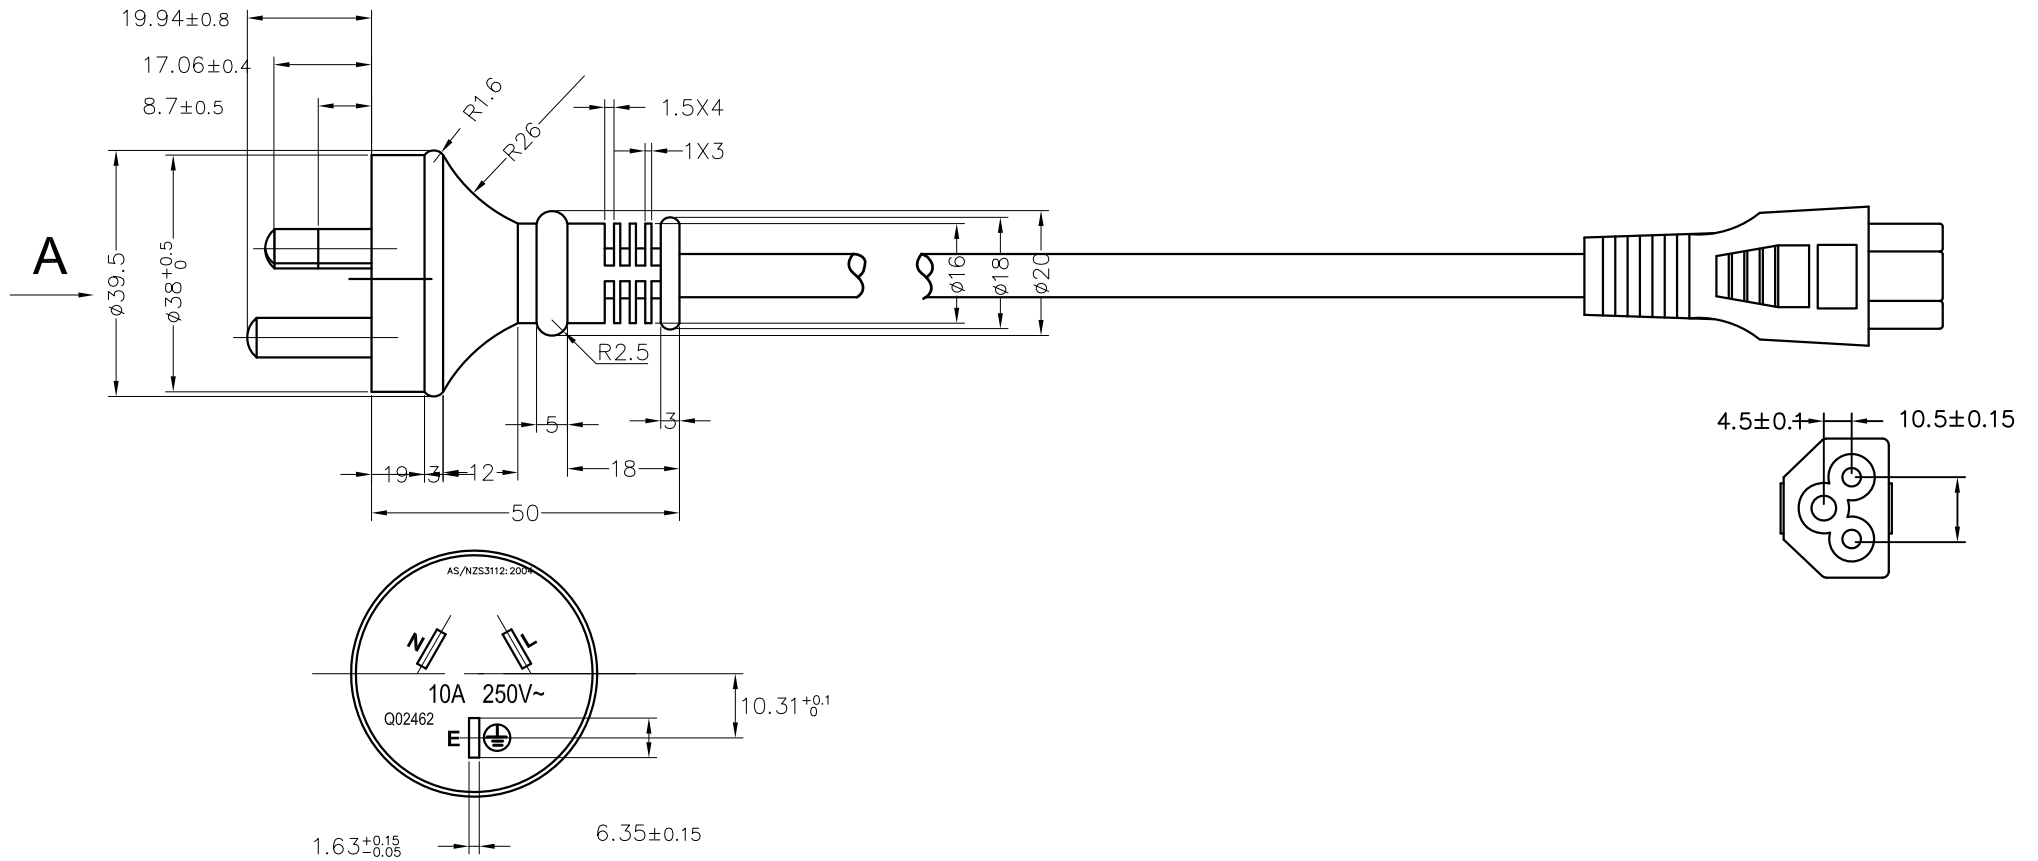

Australian AS/NZ-3112 IEC 60320 C5 Power Cord

AUSTRALIA POWER CORDS