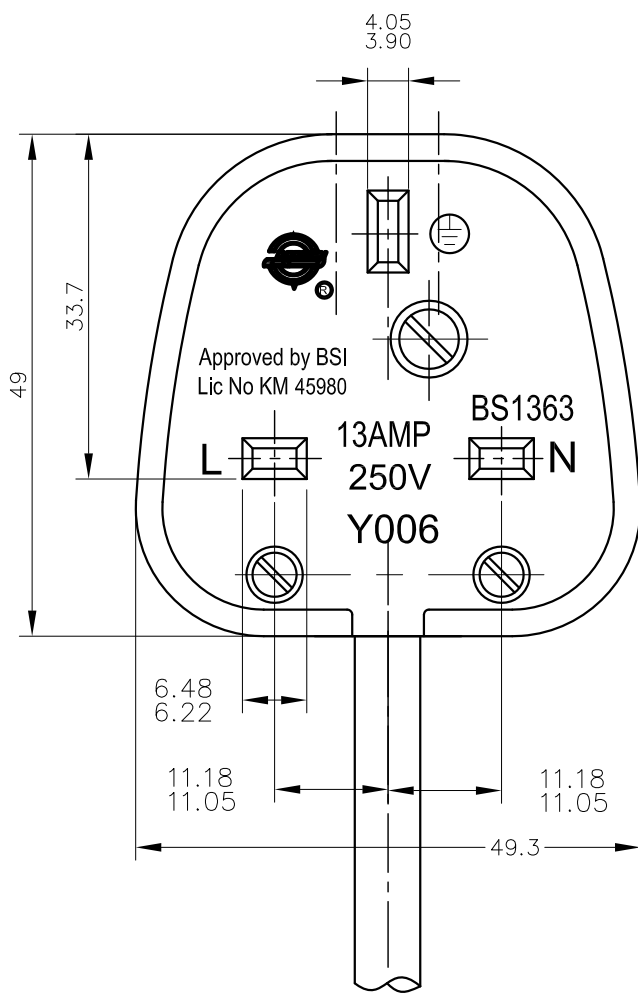

BS1363 Fuse Plug UK Plug

UK POWER CORDS