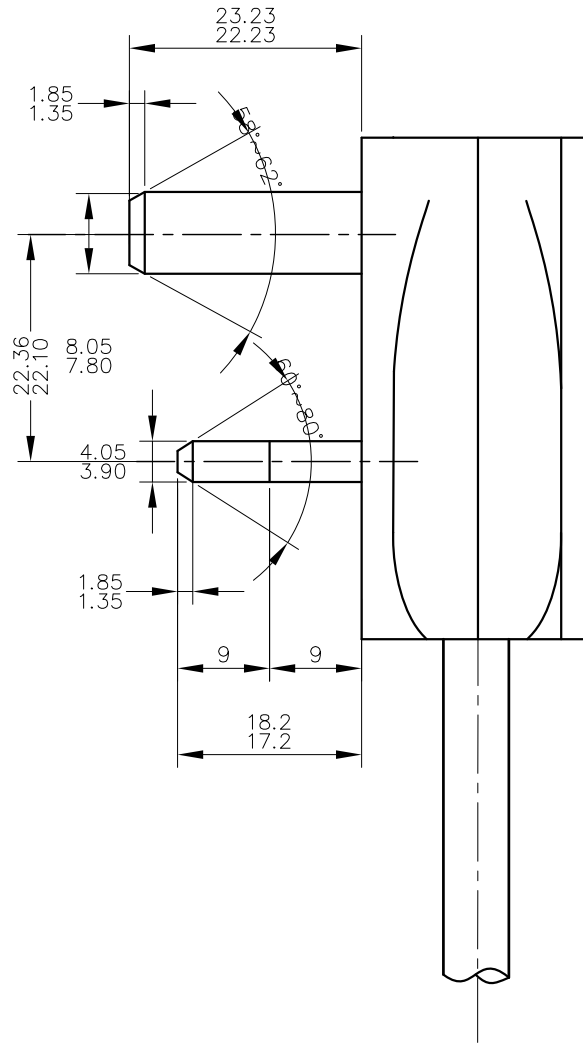

BS1363 Fuse Plug UK Plug

UK POWER CORDS