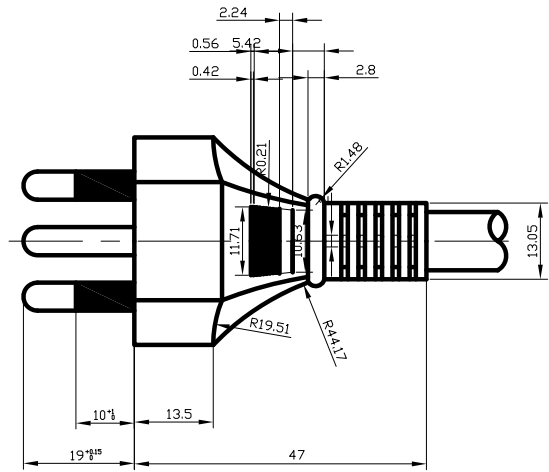

# Brazil 14136 to IEC C13 Power Cord

B

B

**BRAZIL POWER CORDS**