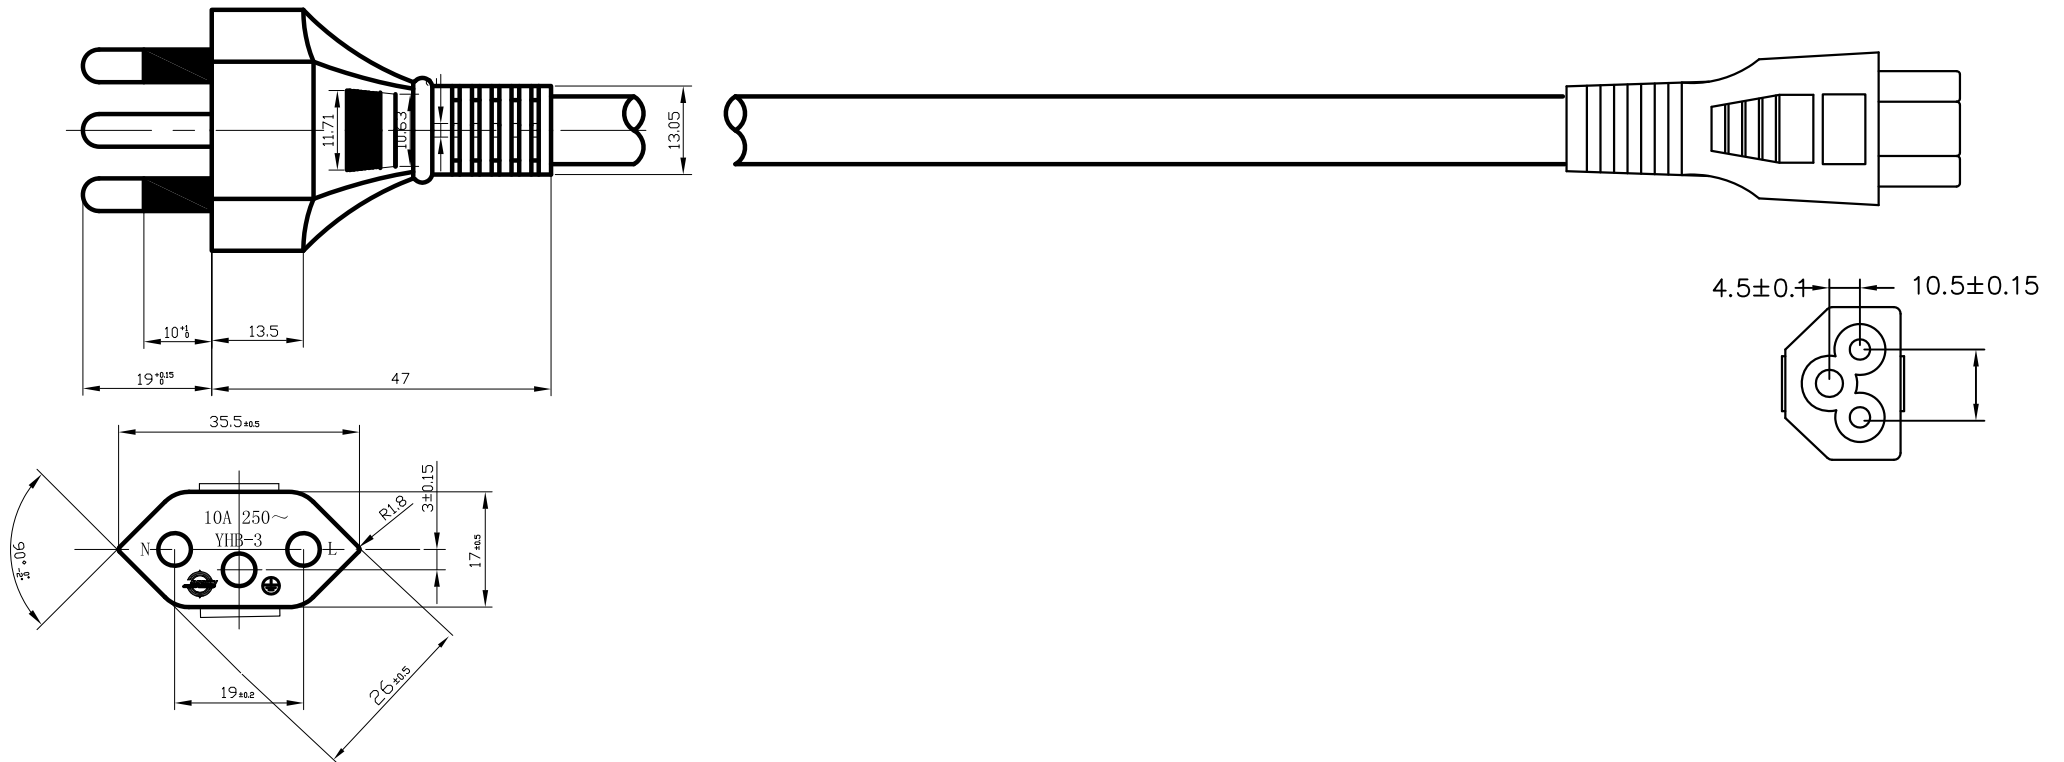

Brazilian NBR 14136 IEC 60320 C5 Power Cord

BRAZIL POWER CORDS