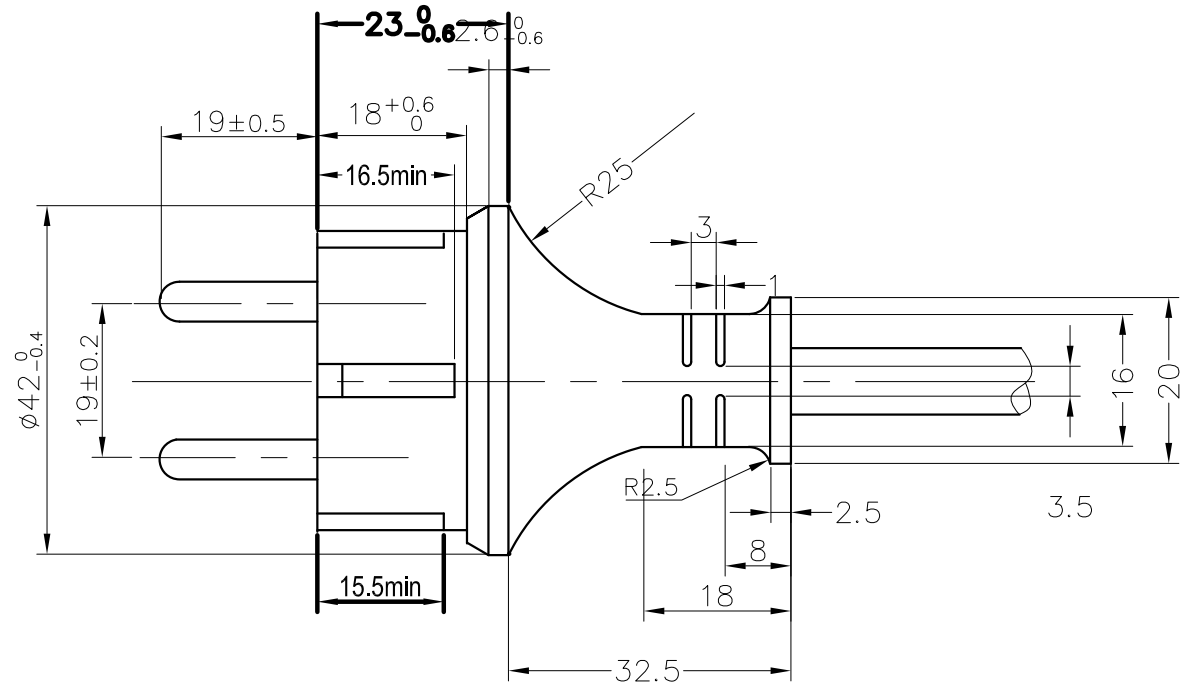

CEE 7/7 IP44 German Plug

EUROPEAN POWER CORDS