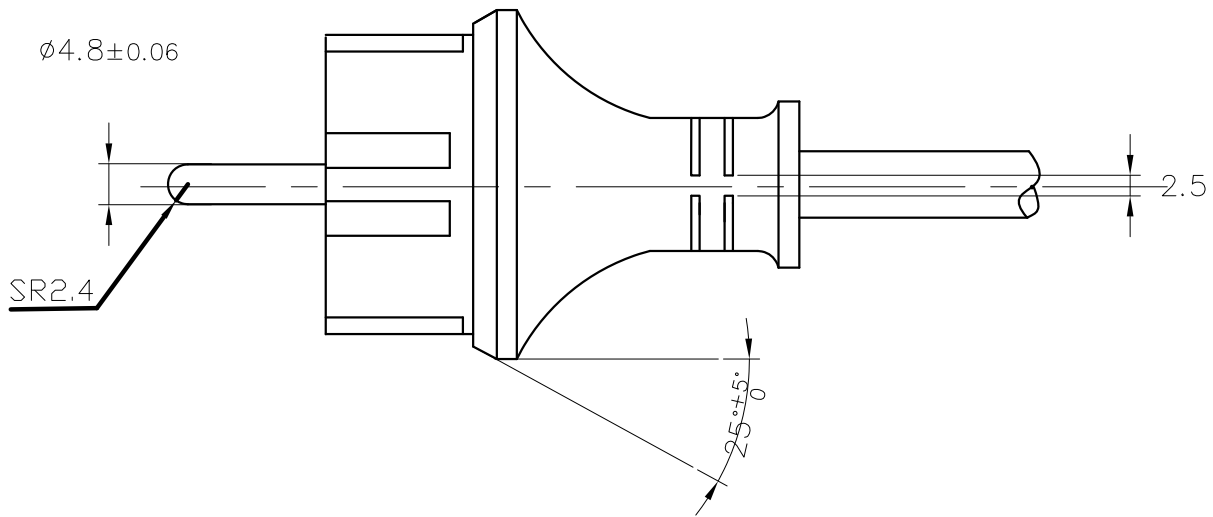

CEE 7/7 IP44 German Plug

EUROPEAN POWER CORDS