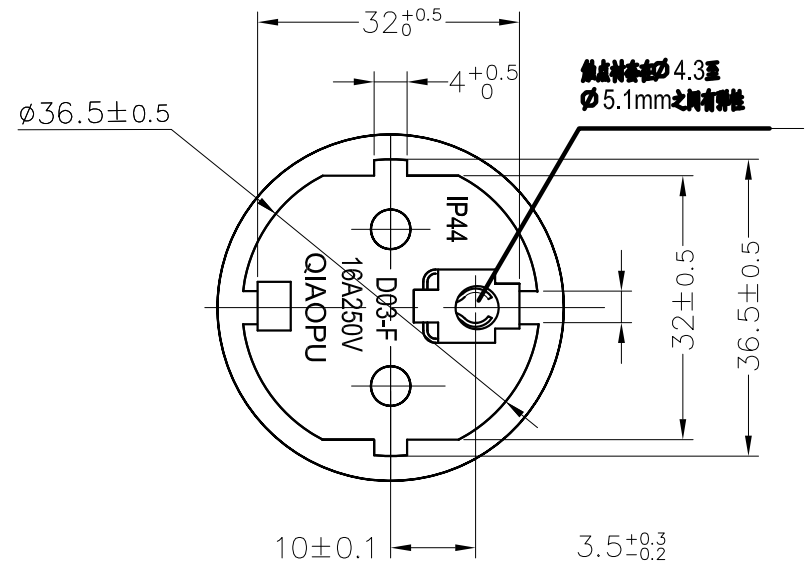

CEE 7/7 IP44 German Plug

EUROPEAN POWER CORDS