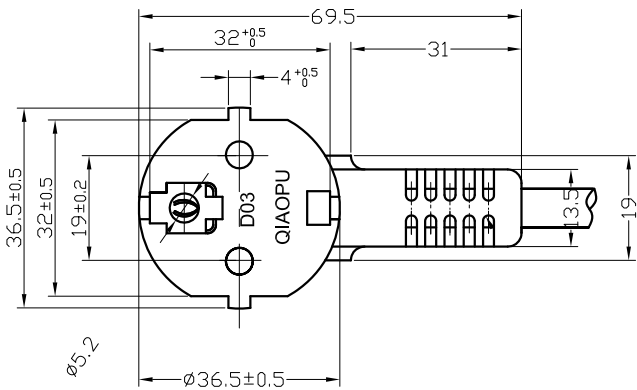

CEE 7/7 Schuko Plug to IEC C13 European

EUROPEAN POWER CORDS