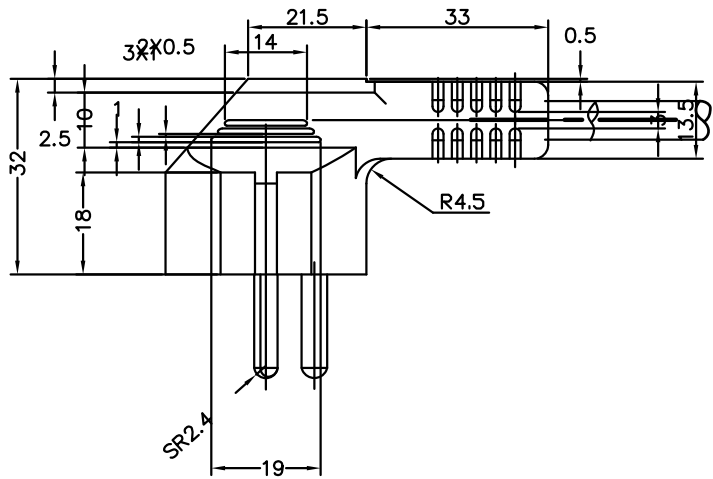

CEE 7/7 Schuko Plug to IEC C13 European

EUROPEAN POWER CORDS