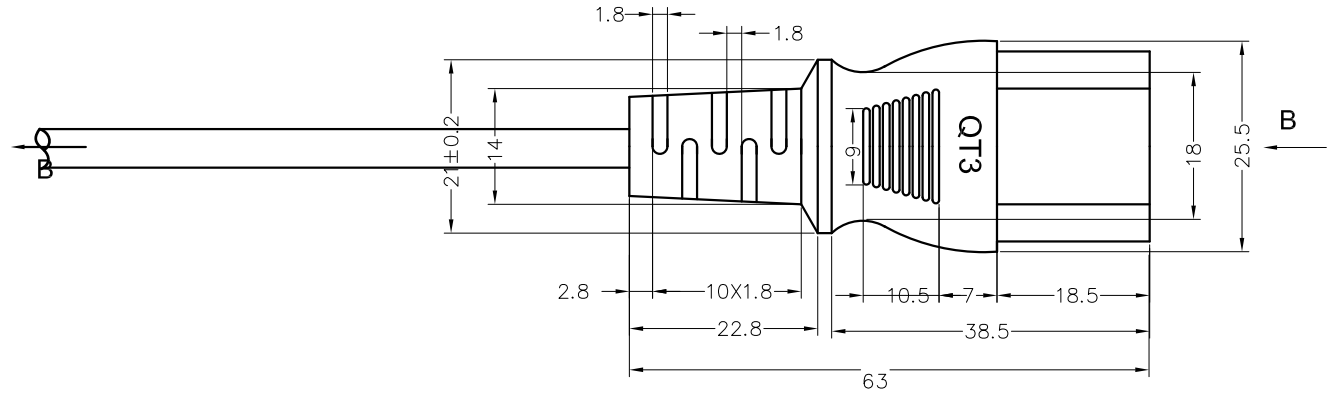

CEE 7/7 Schuko Plug to IEC C13 European

EUROPEAN POWER CORDS