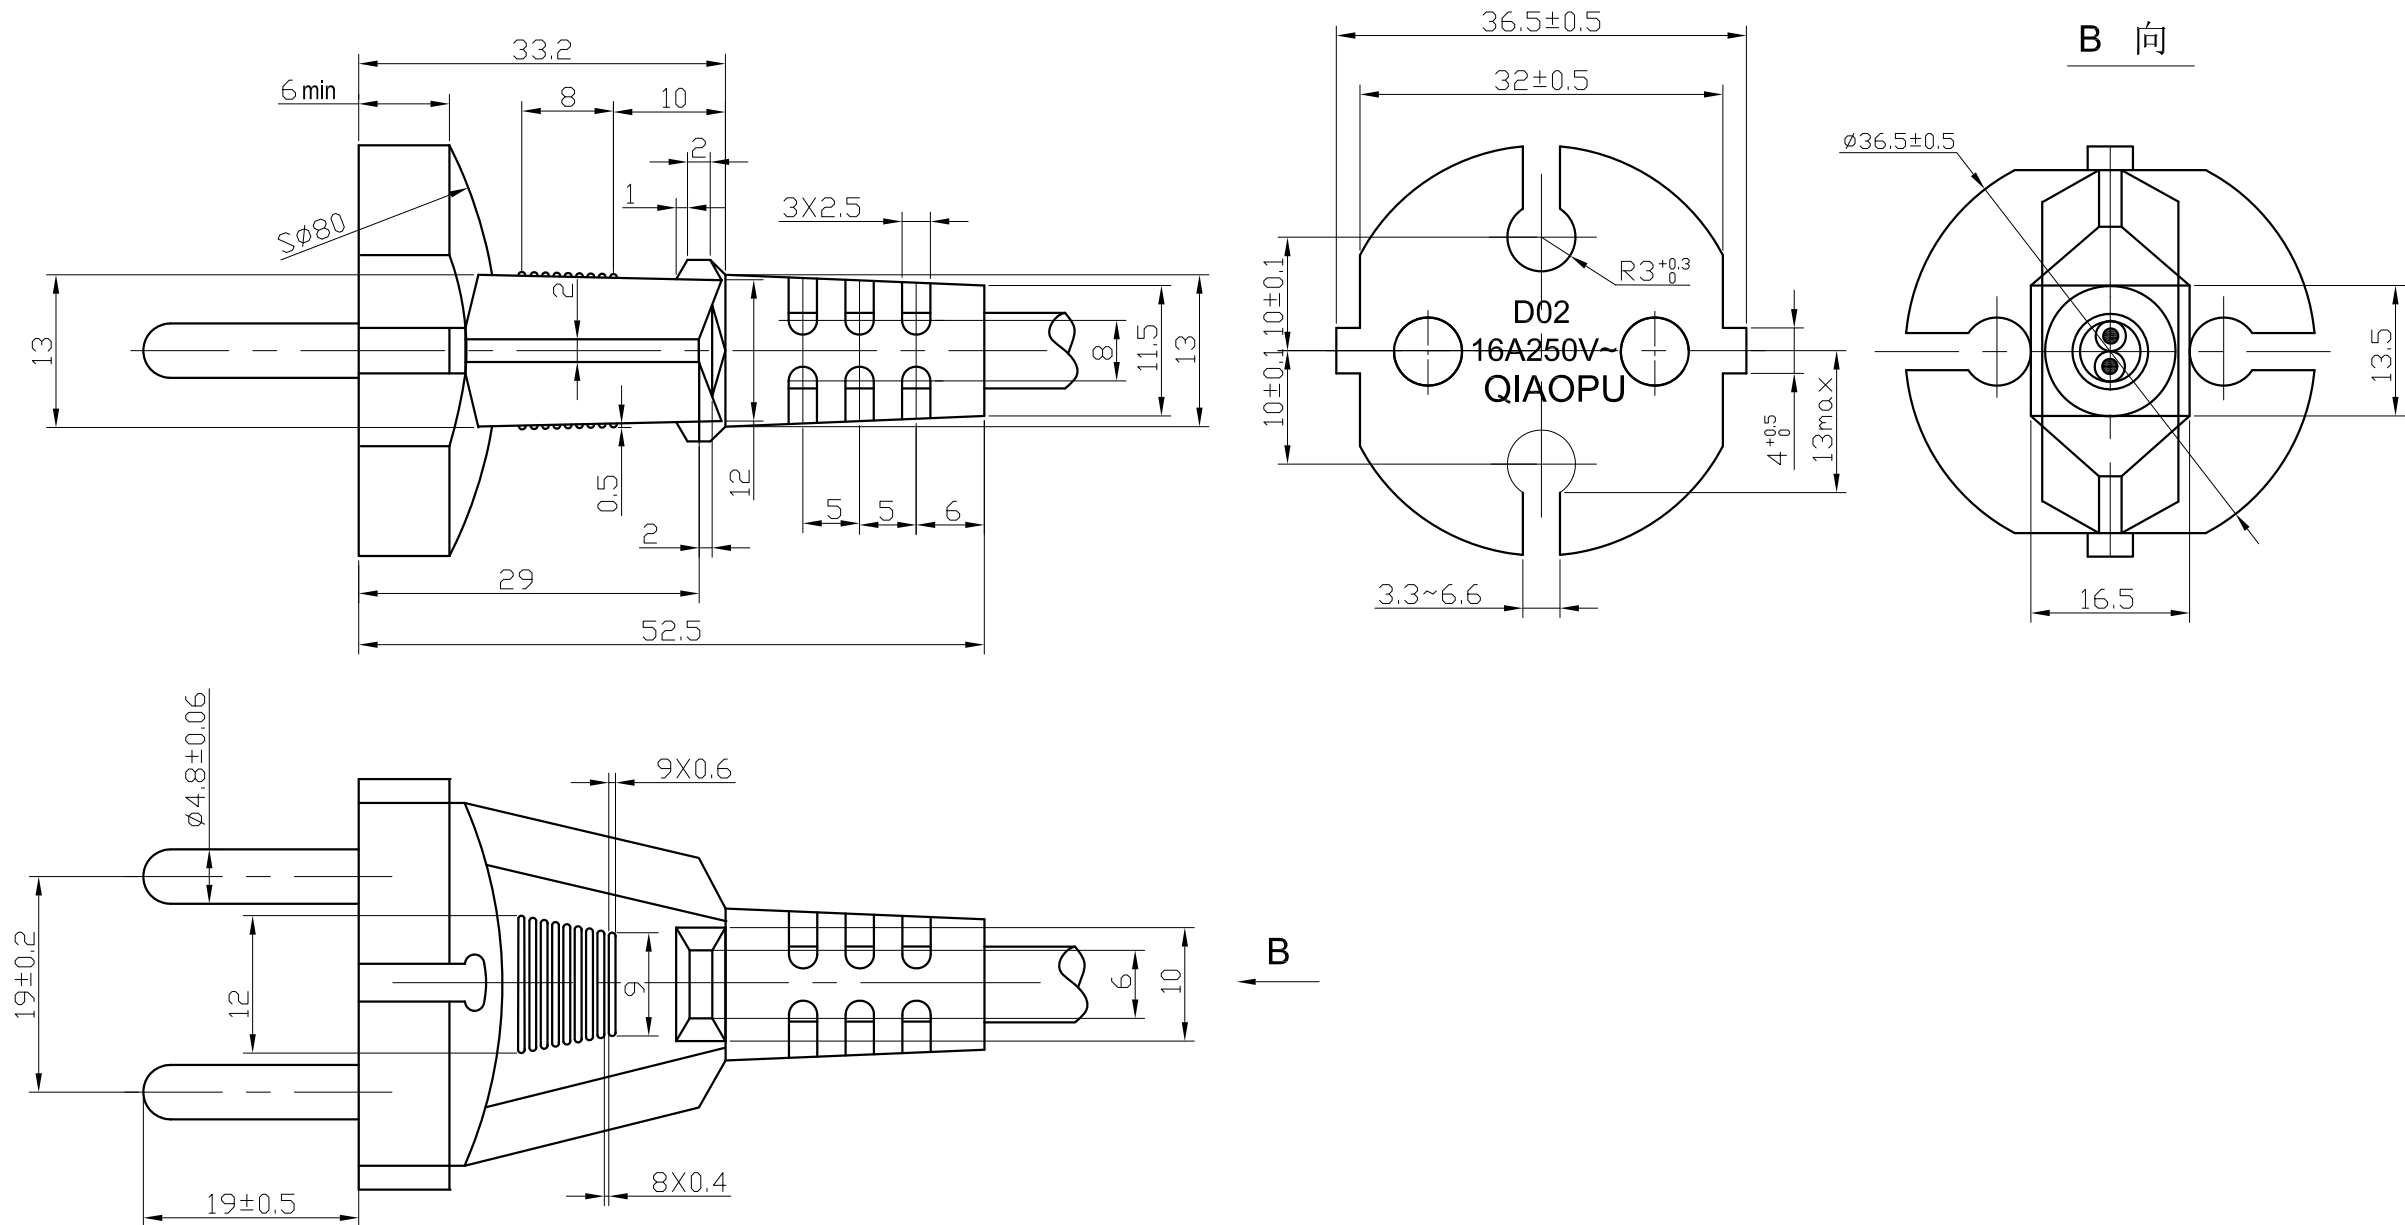

CEE 7/7 Europe Power Cord Plug

EUROPEAN POWER CORDS