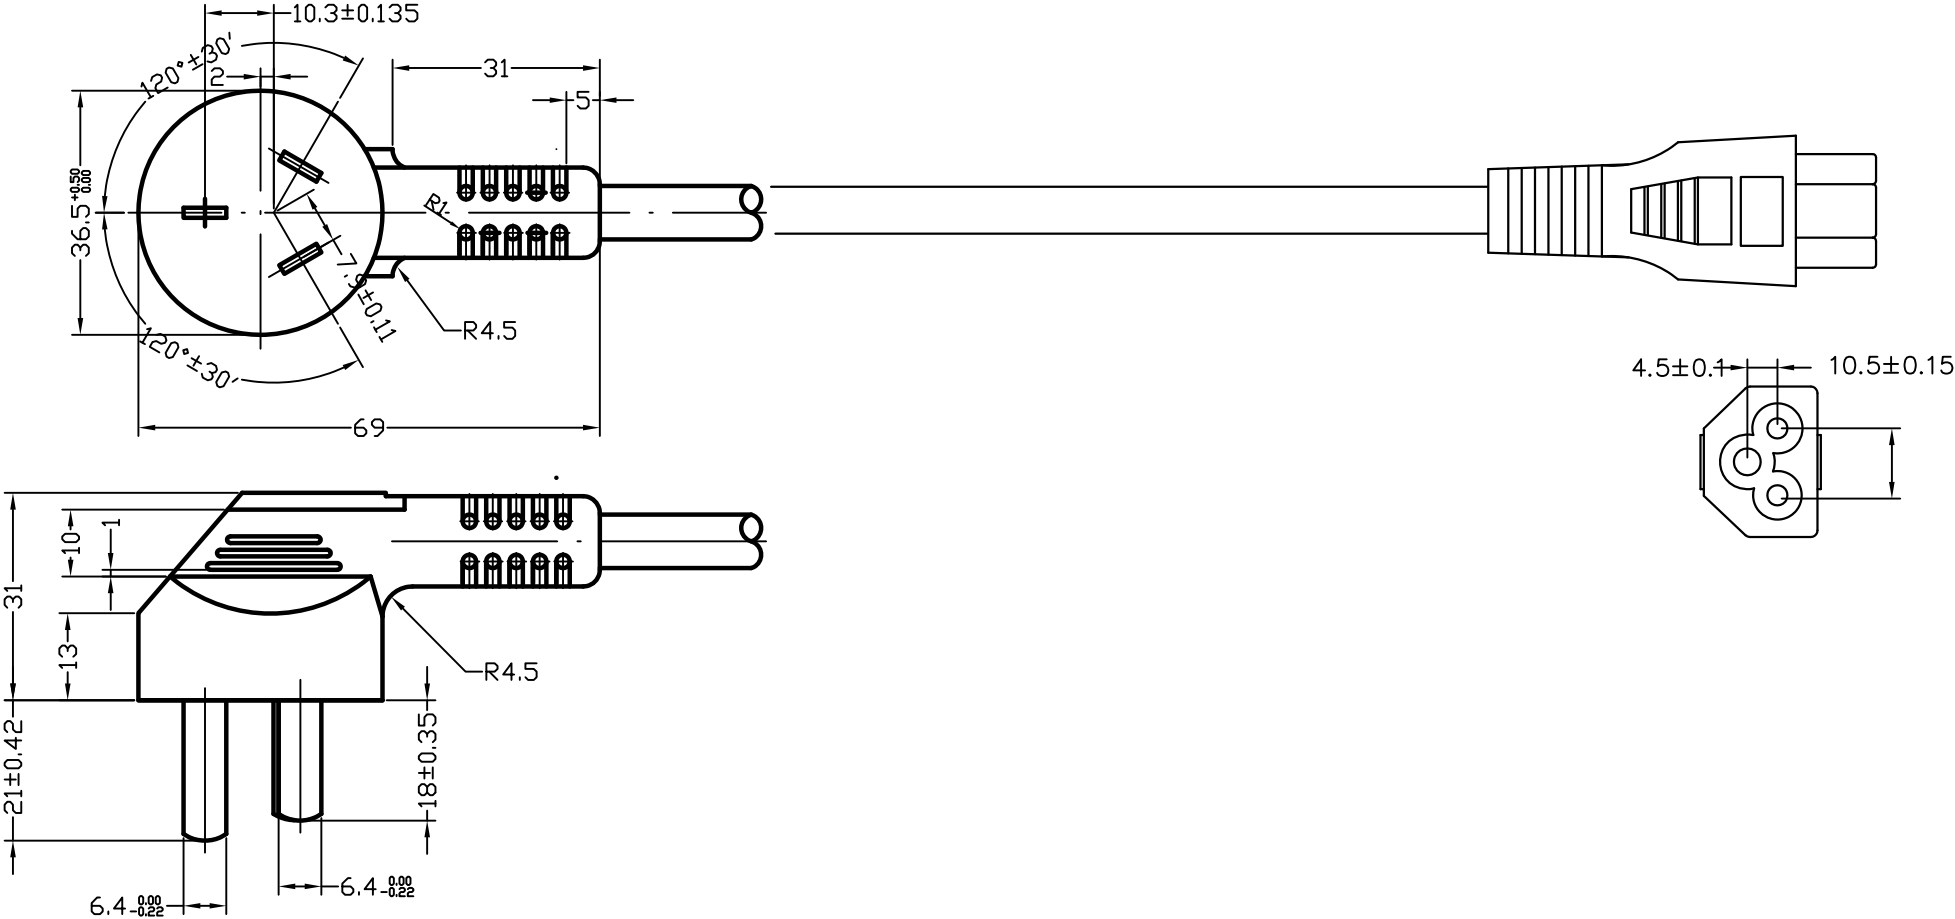

Chinese GB 2099 IEC 60320 C5 Power Cord

CHINESE POWER CORDS