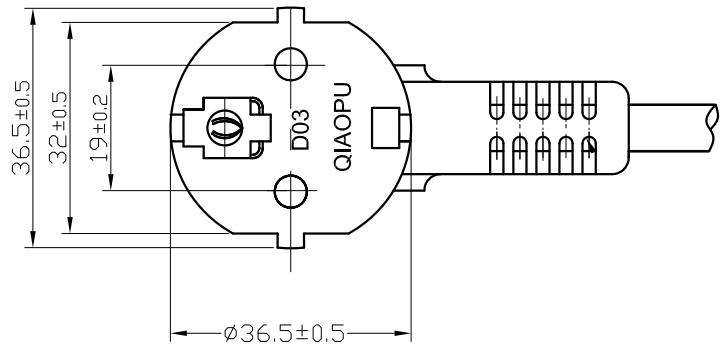

Euro CEE7/7 IEC 60320 C5 Power Cord

EUROPEAN POWER CORDS