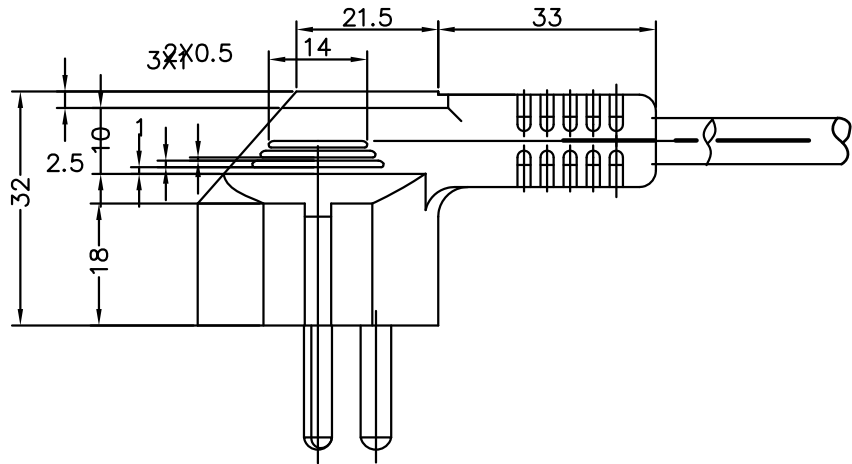

Euro CEE7/7 IEC 60320 C5 Power Cord

EUROPEAN POWER CORDS