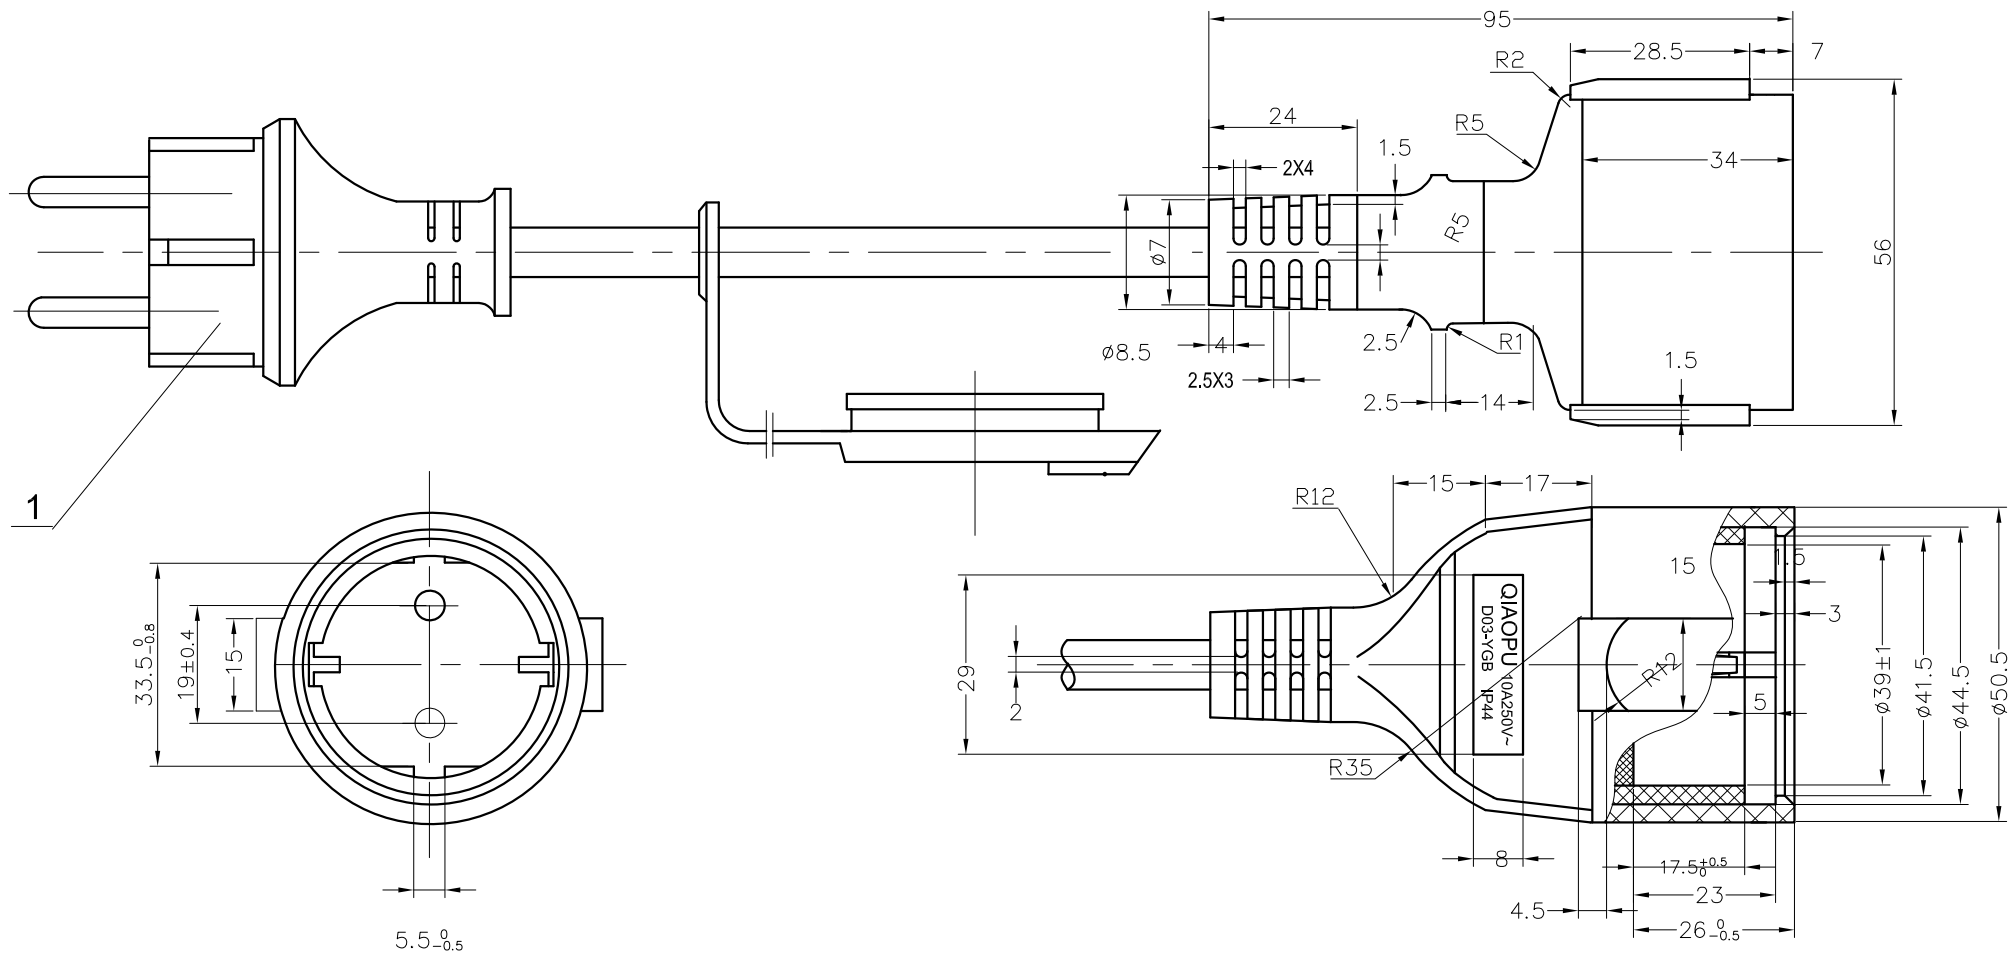

Extension Cord Schuko Plug IP44 and Protection Cover Socket

EUROPEAN EXTENSION CORDS