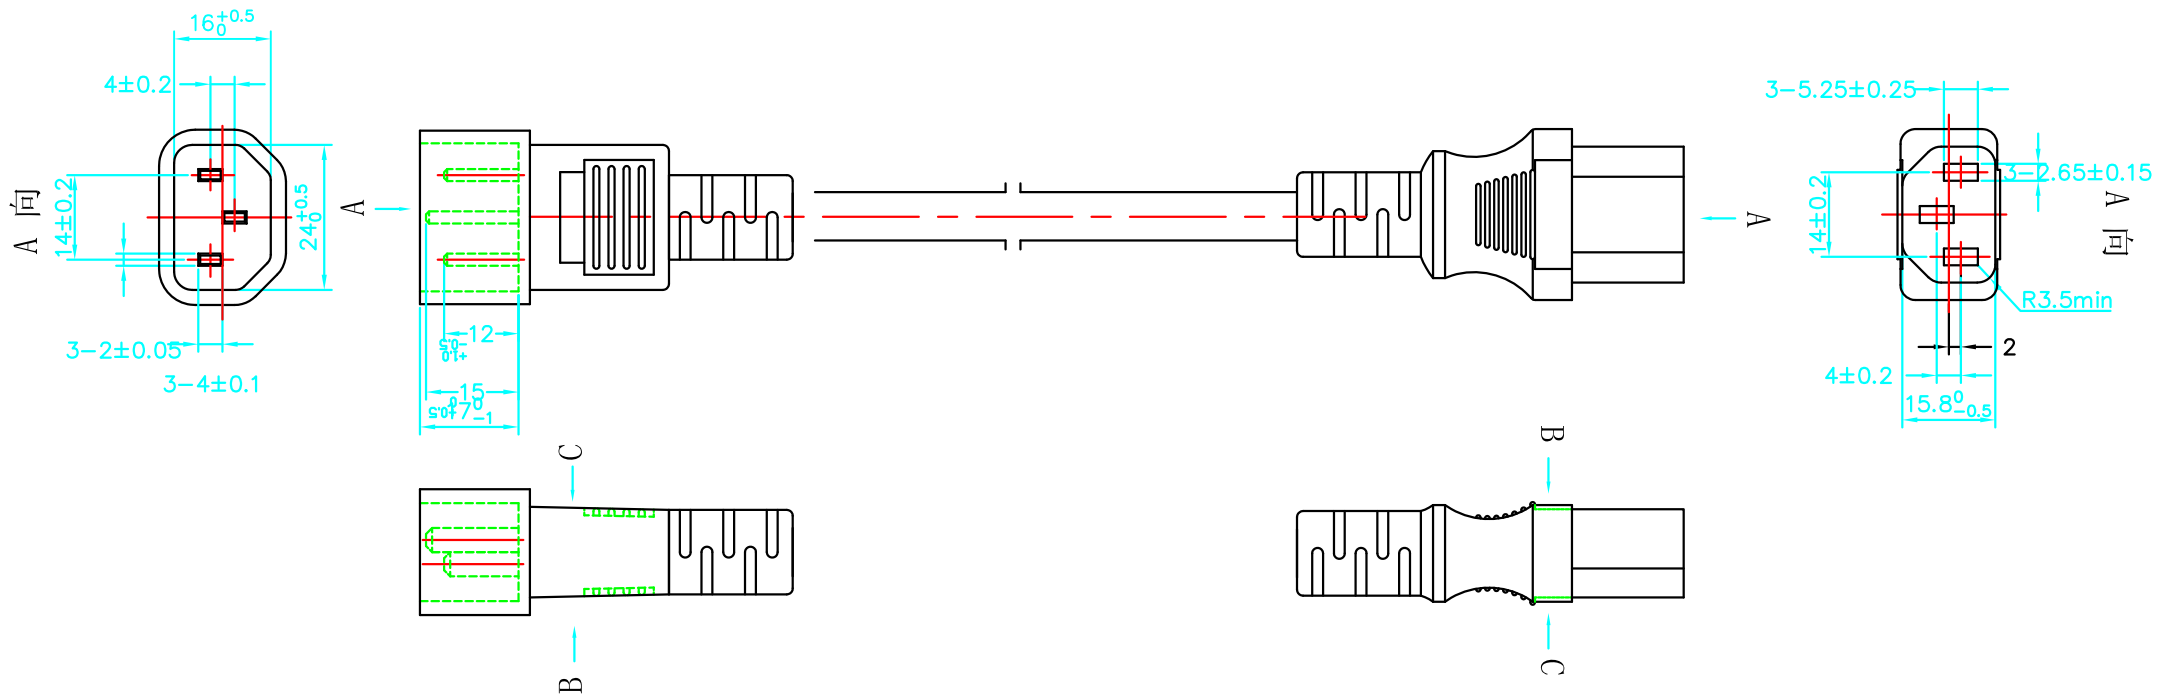

IEC 60320 C13 to IEC C13 Power Cord Argentina

ARGENTINA POWER CORDS