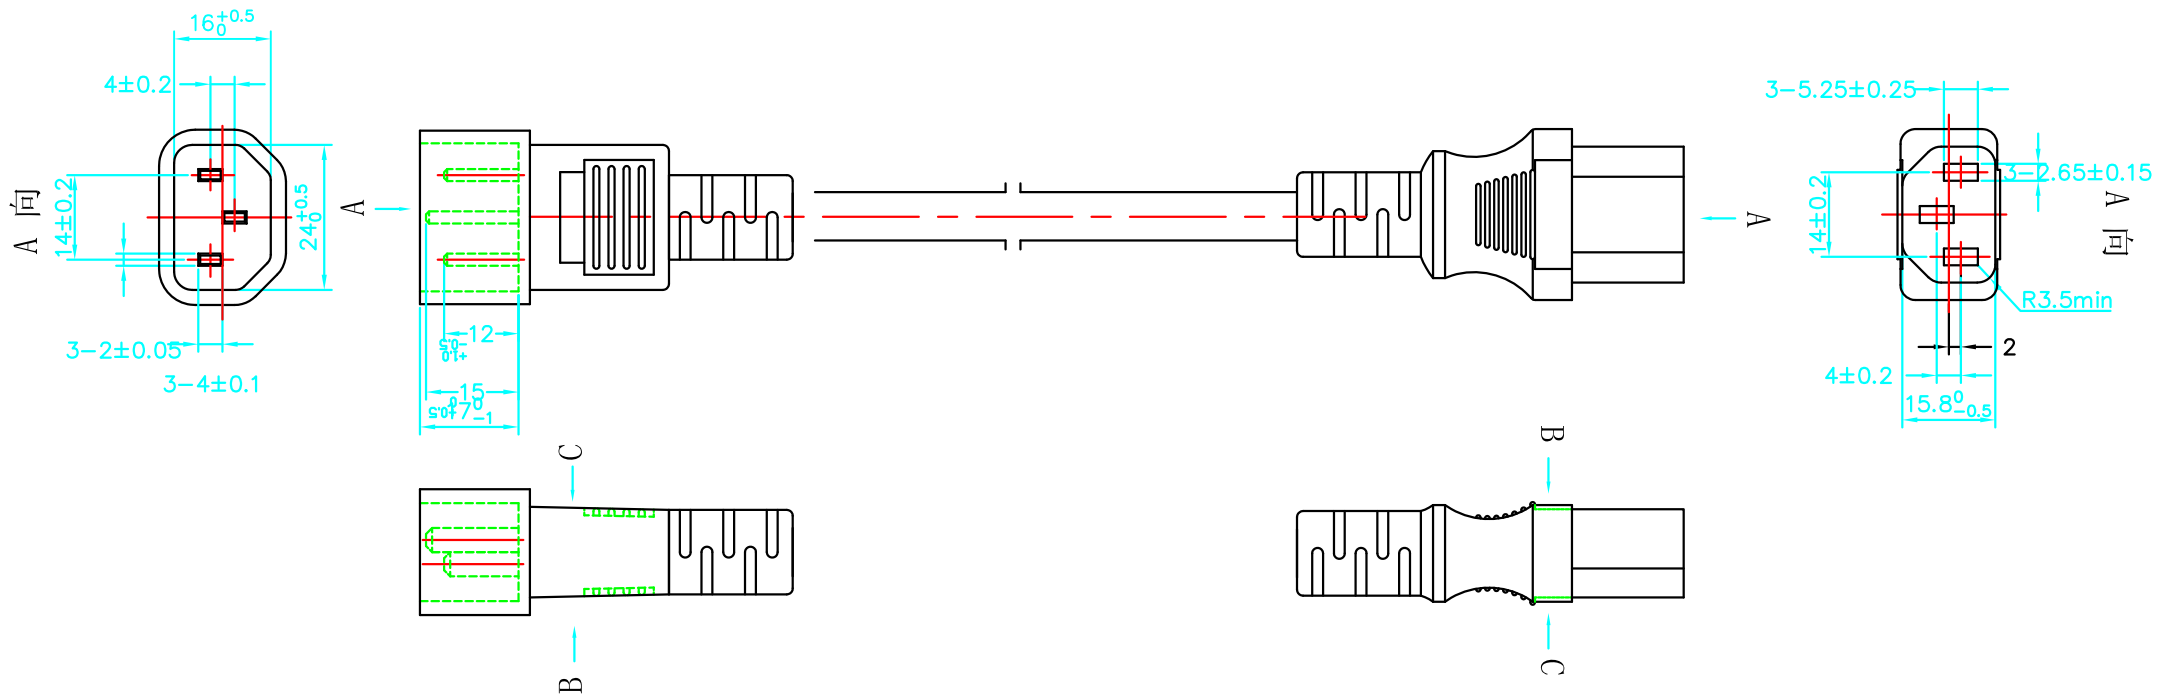

IEC 60320 C13 to IEC C13 Power Cable China

CHINA POWER CORDS