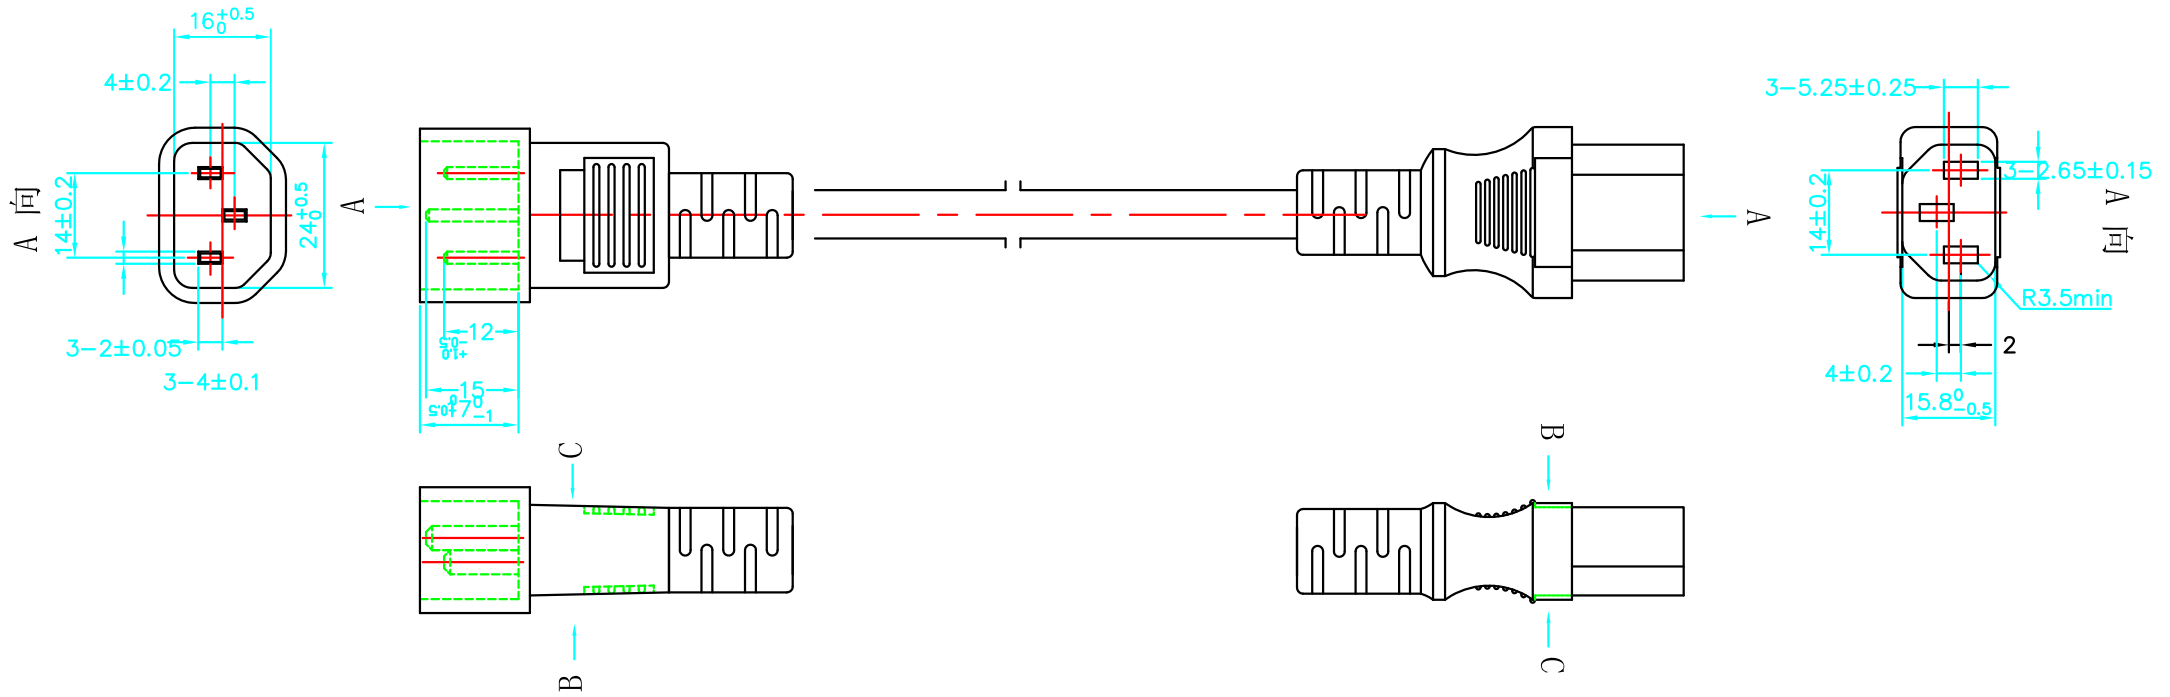

# IEC 60320 C13 to IEC C13 Power Cord European

**EUROPEAN POWER CORDS**