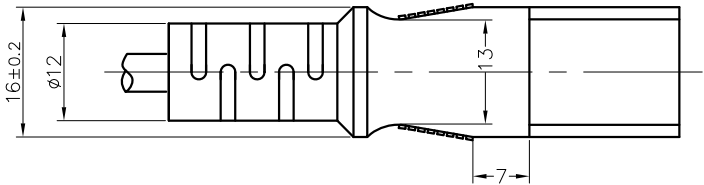

Israel SI-32 Plug to IEC 60320 C13 Power Cord

ISRAEL POWER CORDS