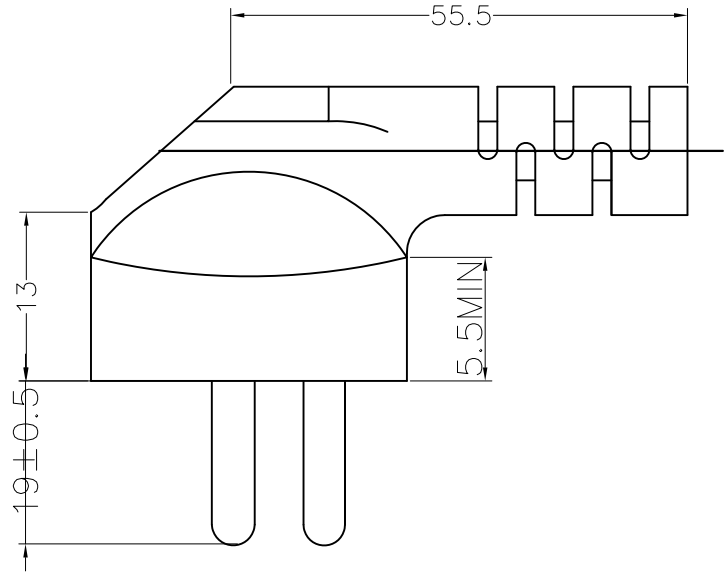

Israel SI-32 Plug to IEC 60320 C13 Power Cord

ISRAEL POWER CORDS