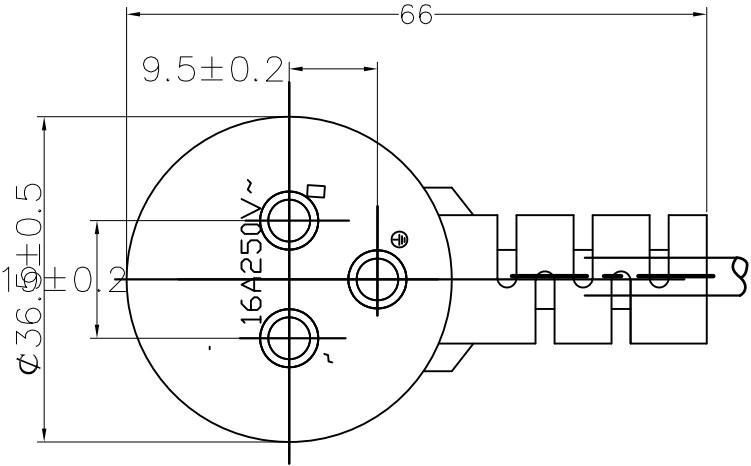

Israel SI-32 Plug to IEC 60320 C13 Power Cord

ISRAEL POWER CORDS