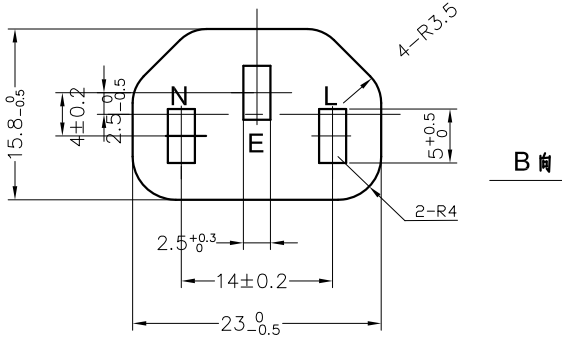

Israel SI-32 Plug to IEC 60320 C13 Power Cord

ISRAEL POWER CORDS