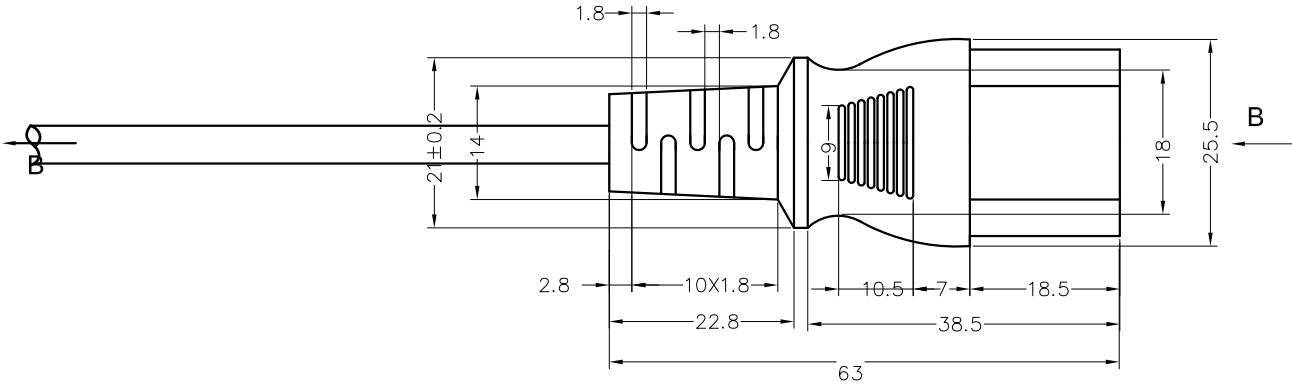

Israel SI-32 Plug to IEC 60320 C13 Power Cord

ISRAEL POWER CORDS