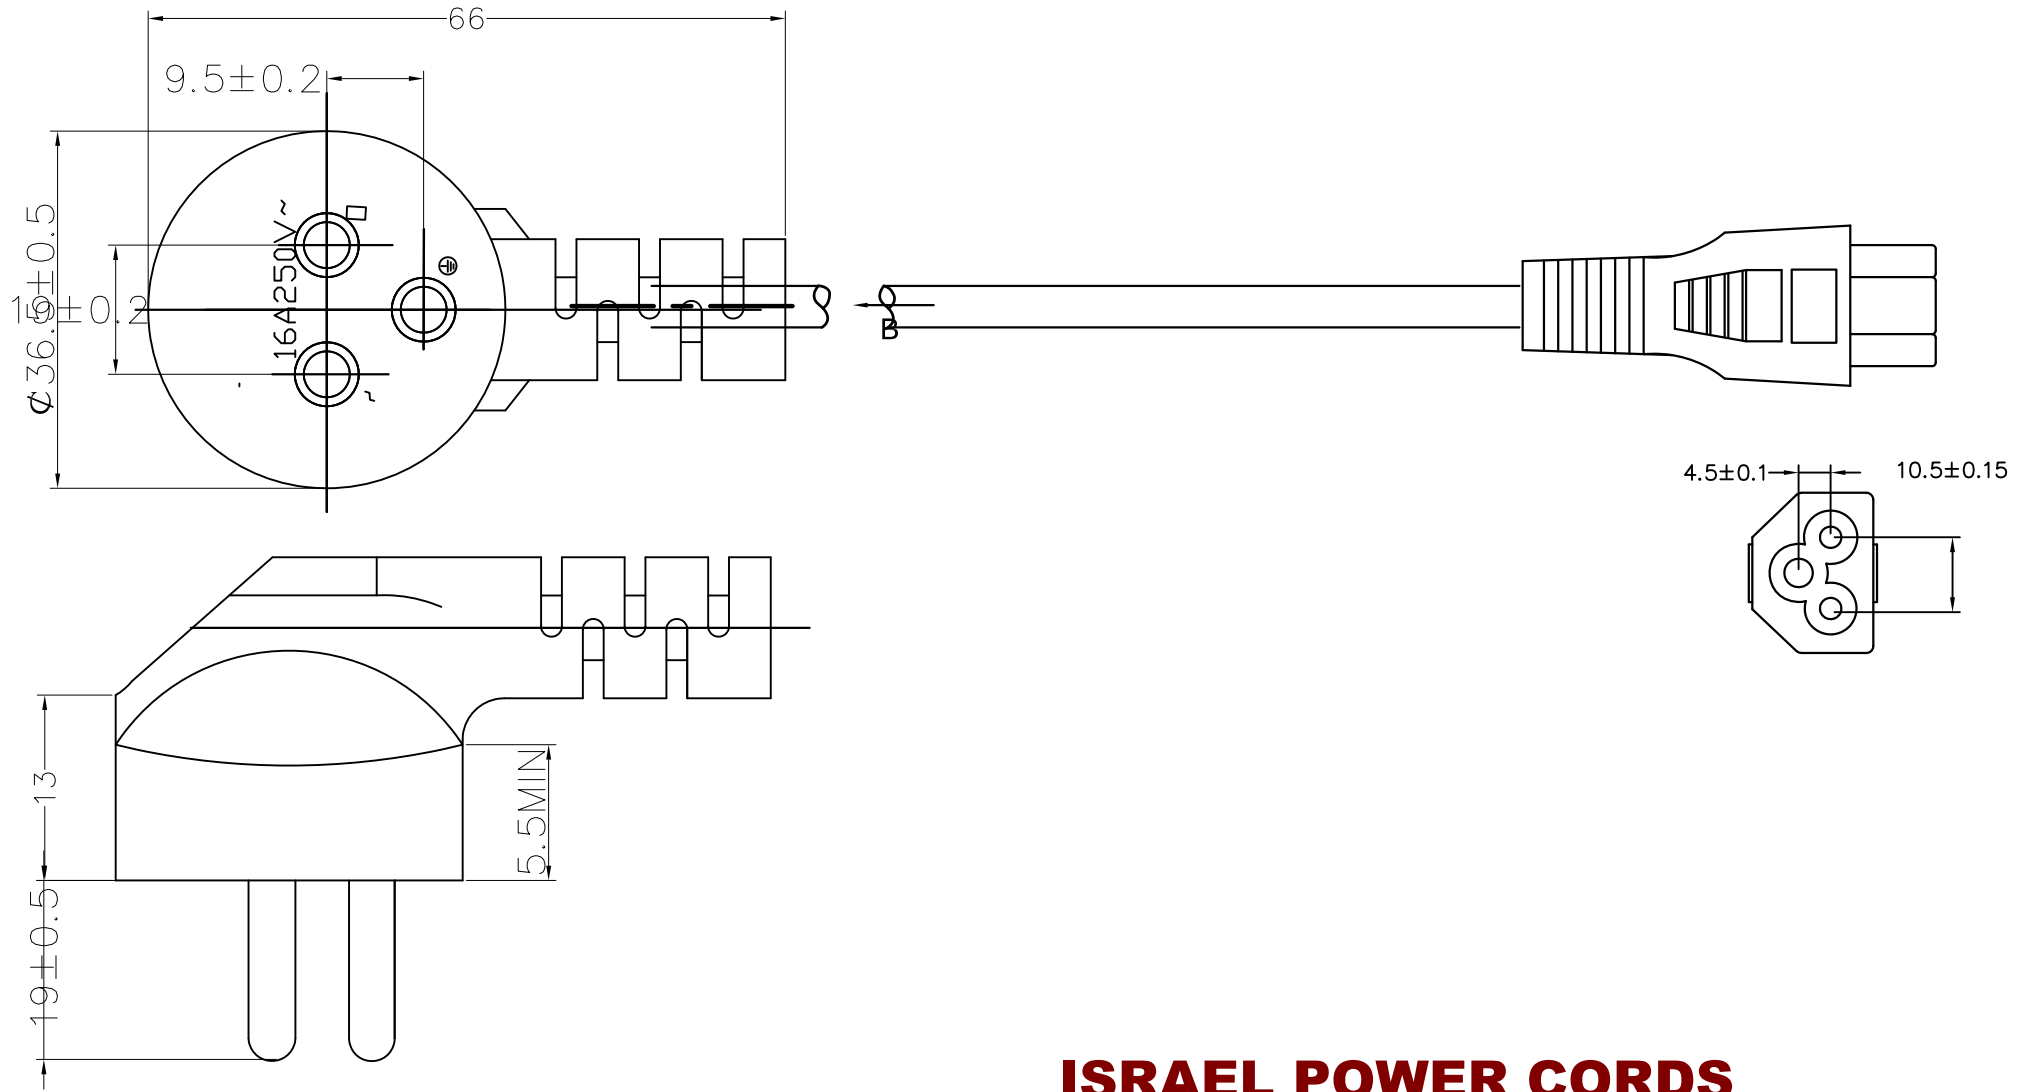

Israeli SI-32 IEC 60320 C5 Power Cord

ISRAEL POWER CORDS