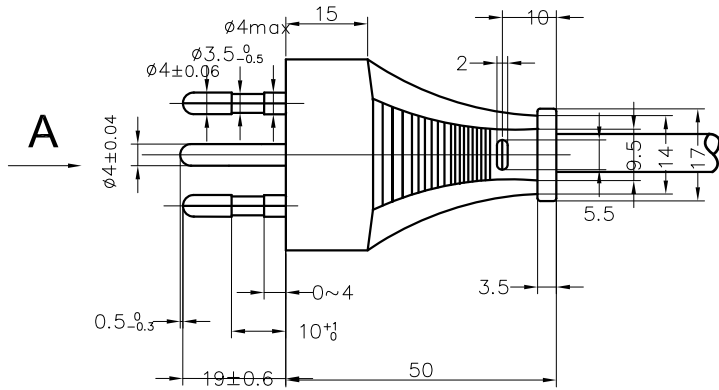

Italian CEI 23-16 Plug to IEC60320 C13 Power Cord

13.7±0.7

ITALIAN POWER CORDS