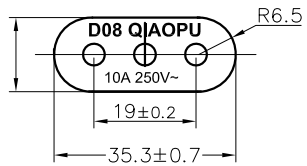

Italian CEI 23-16 Plug to IEC60320 C13 Power Cord

13.7±0.7

ITALIAN POWER CORDS