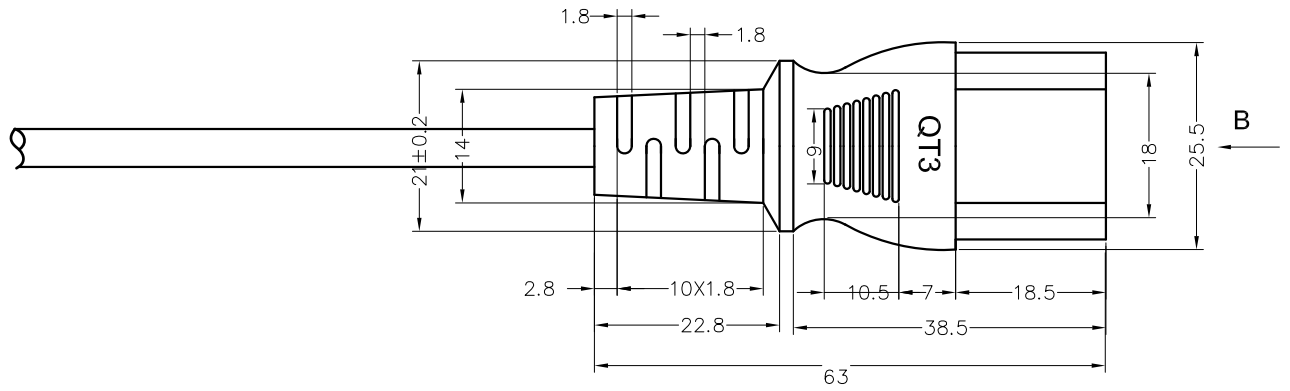

Italian CEI 23-16 Plug to IEC60320 C13 Power Cord

13.7±0.7

ITALIAN POWER CORDS