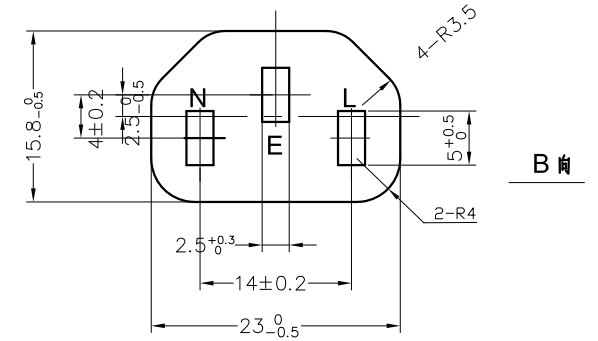

Italian CEI 23-16 Plug to IEC60320 C13 Power Cord

13.7±0.7

ITALIAN POWER CORDS