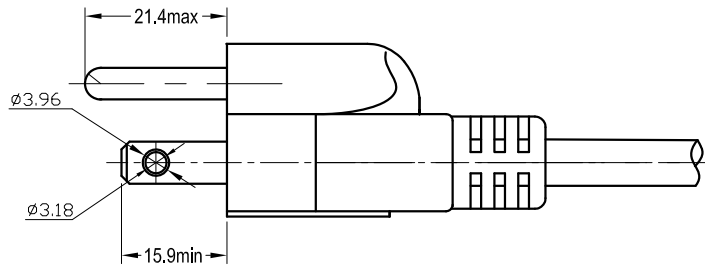

Japan Plug with IEC 60320 C19 Power Cord

JAPAN POWER CORDS