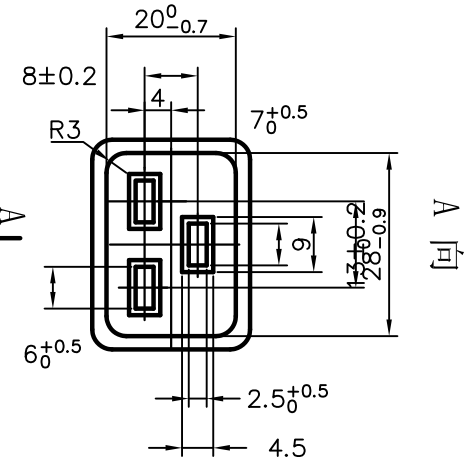

Japan Plug with IEC 60320 C19 Power Cord

JAPAN POWER CORDS