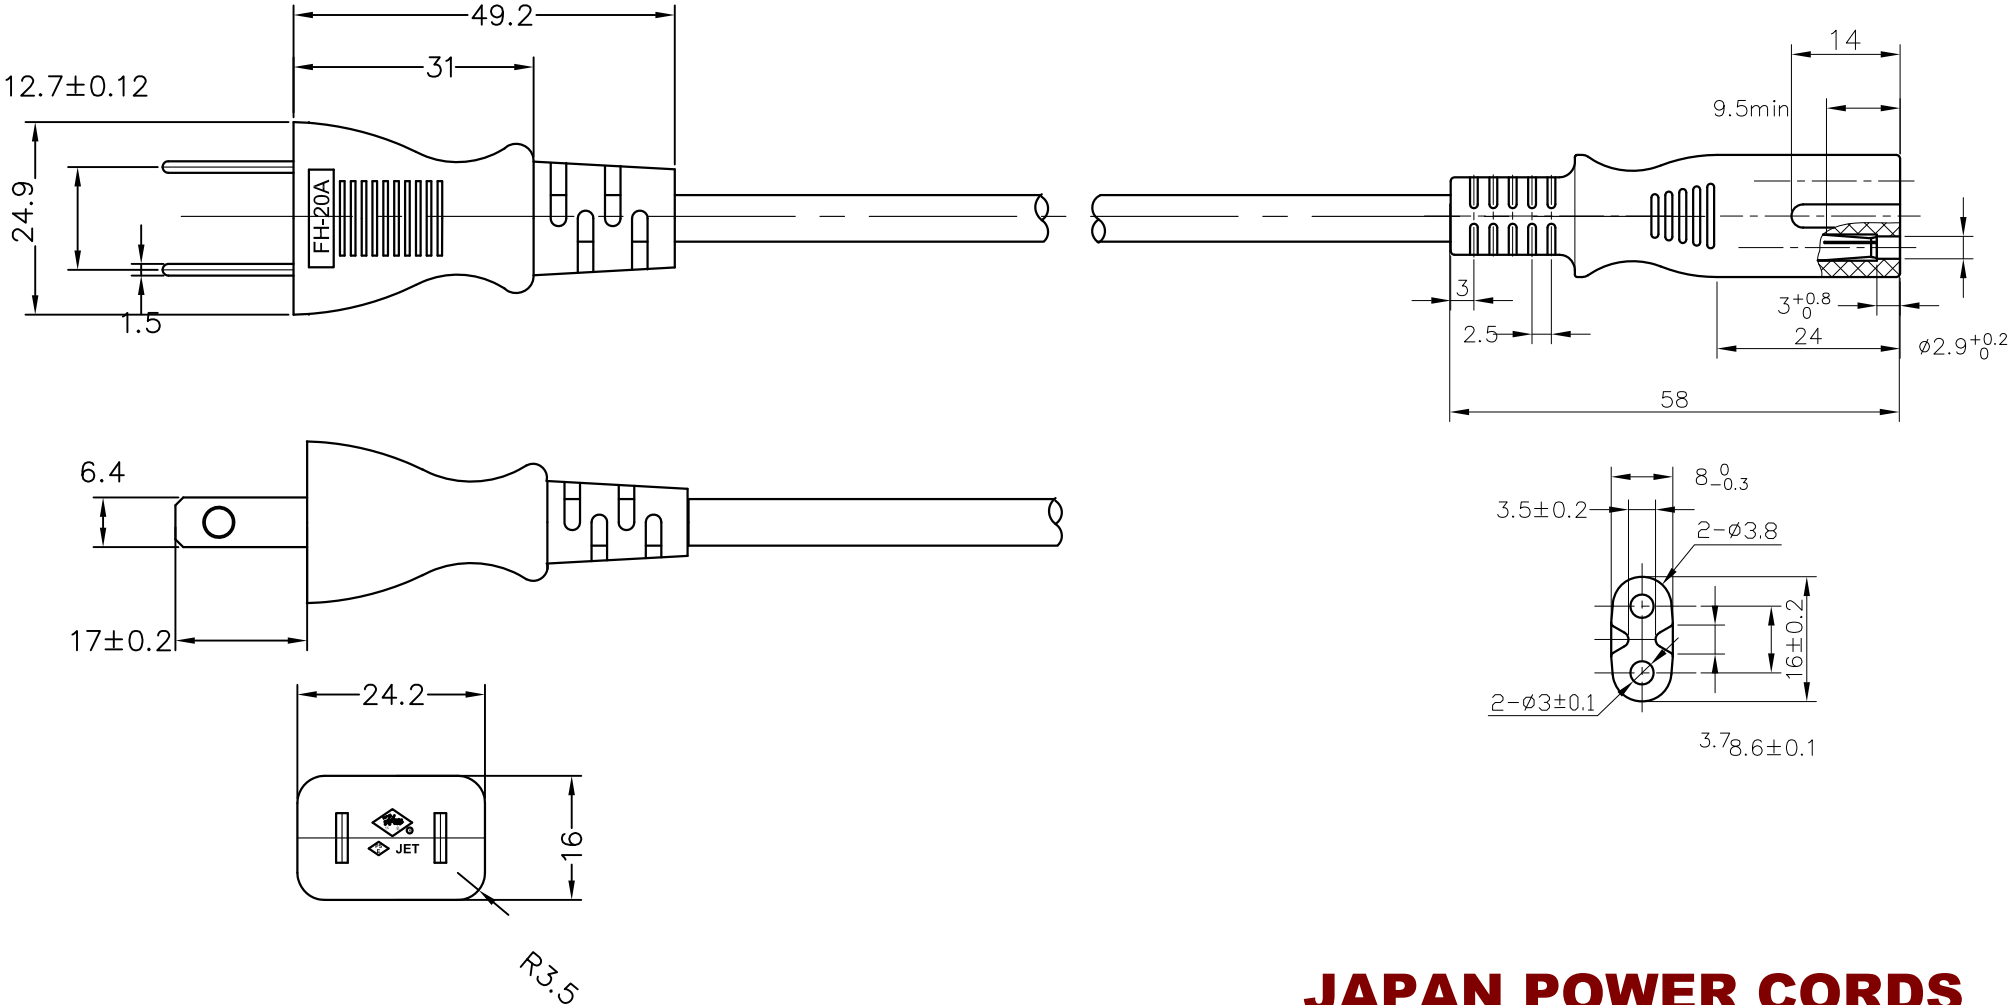

Japan Plug to IEC 60320 C7 Power Cord

JAPAN POWER CORDS