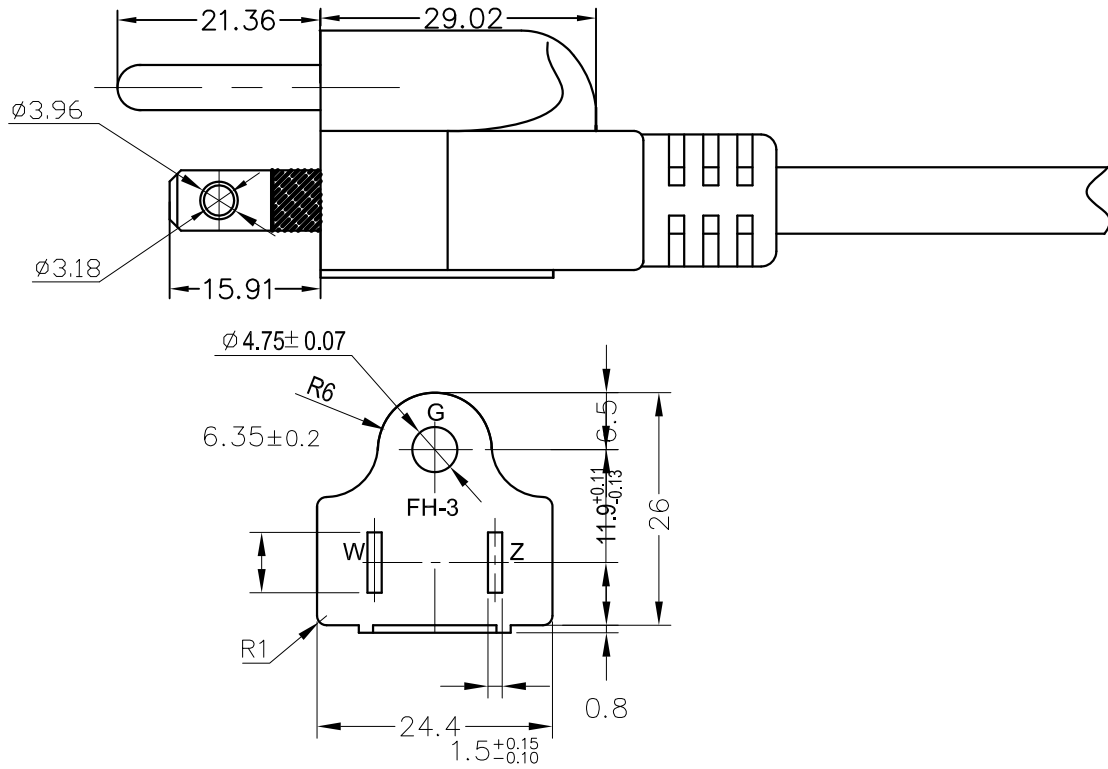

Japanese JIS 8303 IEC 60320 C5 Power Cord

JAPAN POWER CORDS