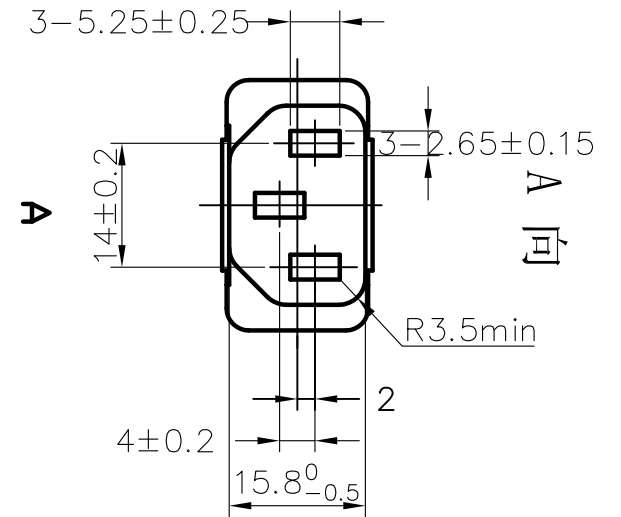

Japanese Plug to IEC C13 Power Cord

JAPAN POWER CORDS