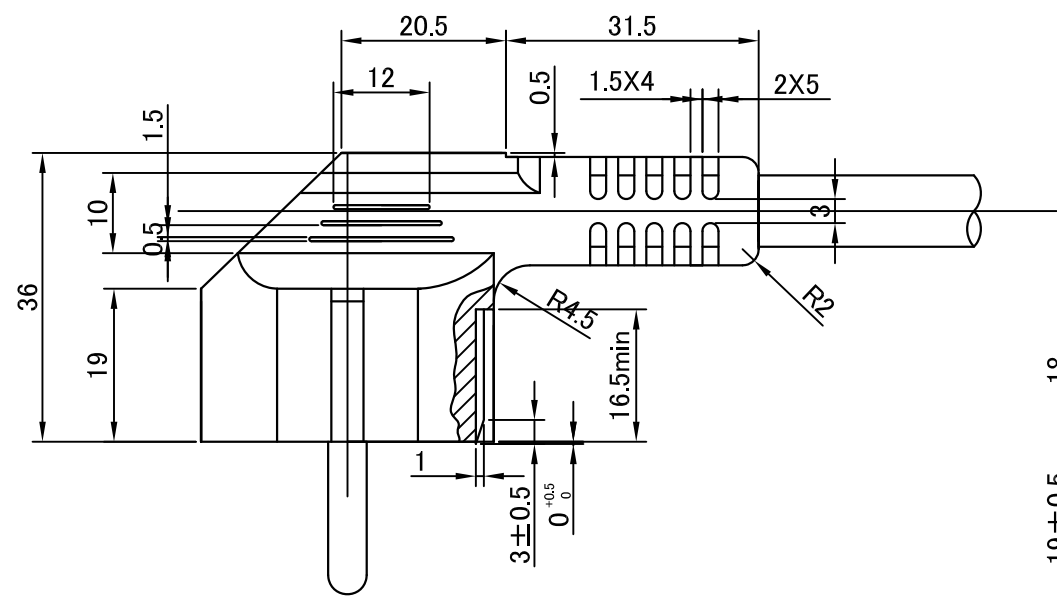

Korean KSC8305 16A Plug

EUROPEAN POWER CORDS