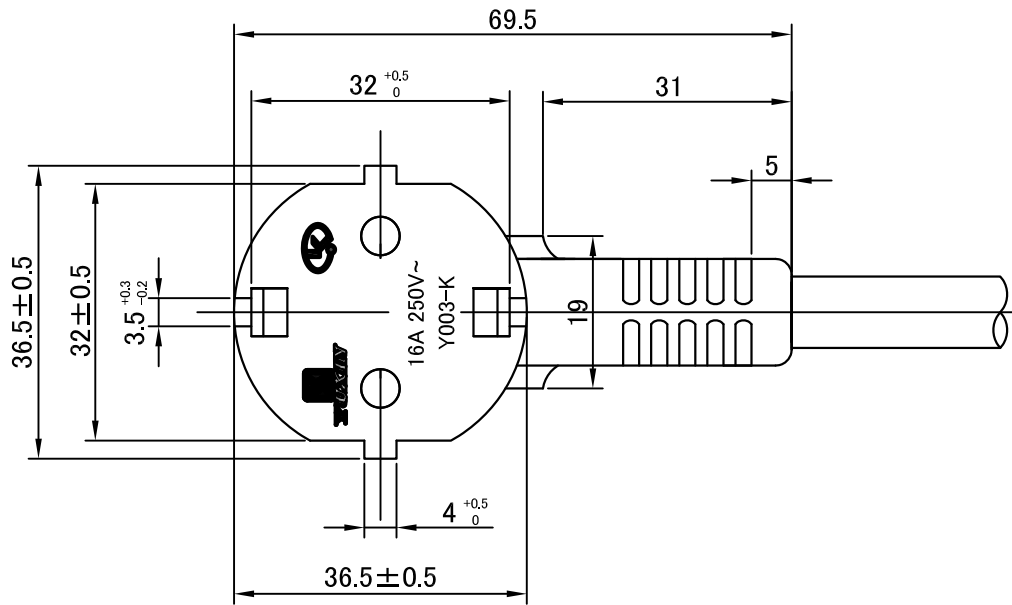

Korean KSC8305 16A Plug

EUROPEAN POWER CORDS