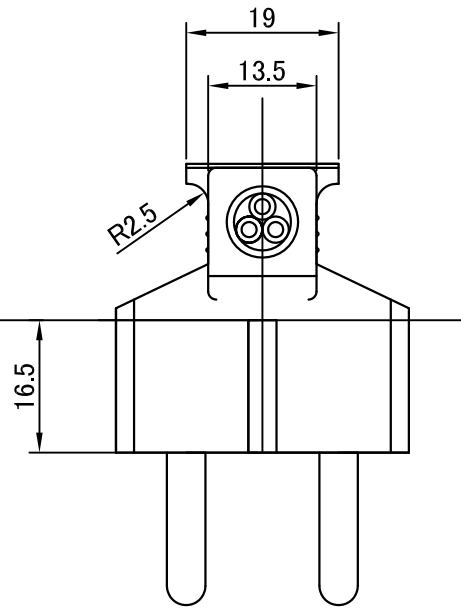

Korean KSC8305 16A Plug

EUROPEAN POWER CORDS