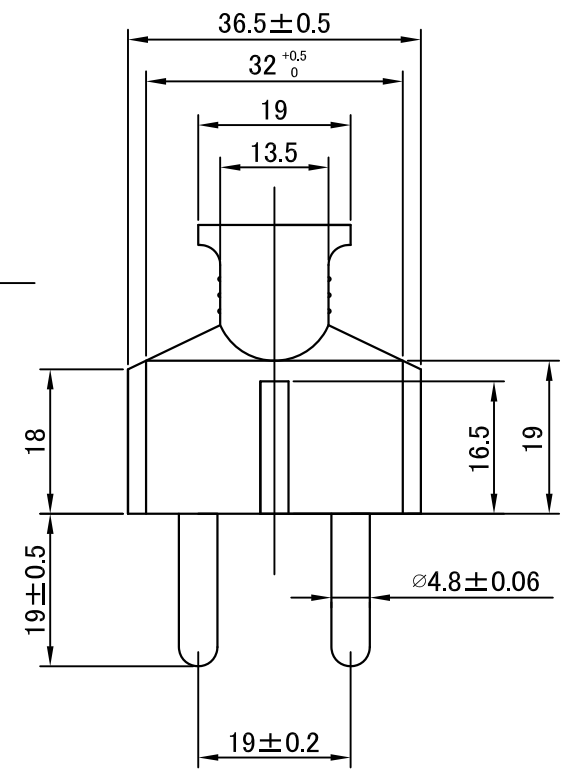

Korean KSC8305 16A Plug

EUROPEAN POWER CORDS