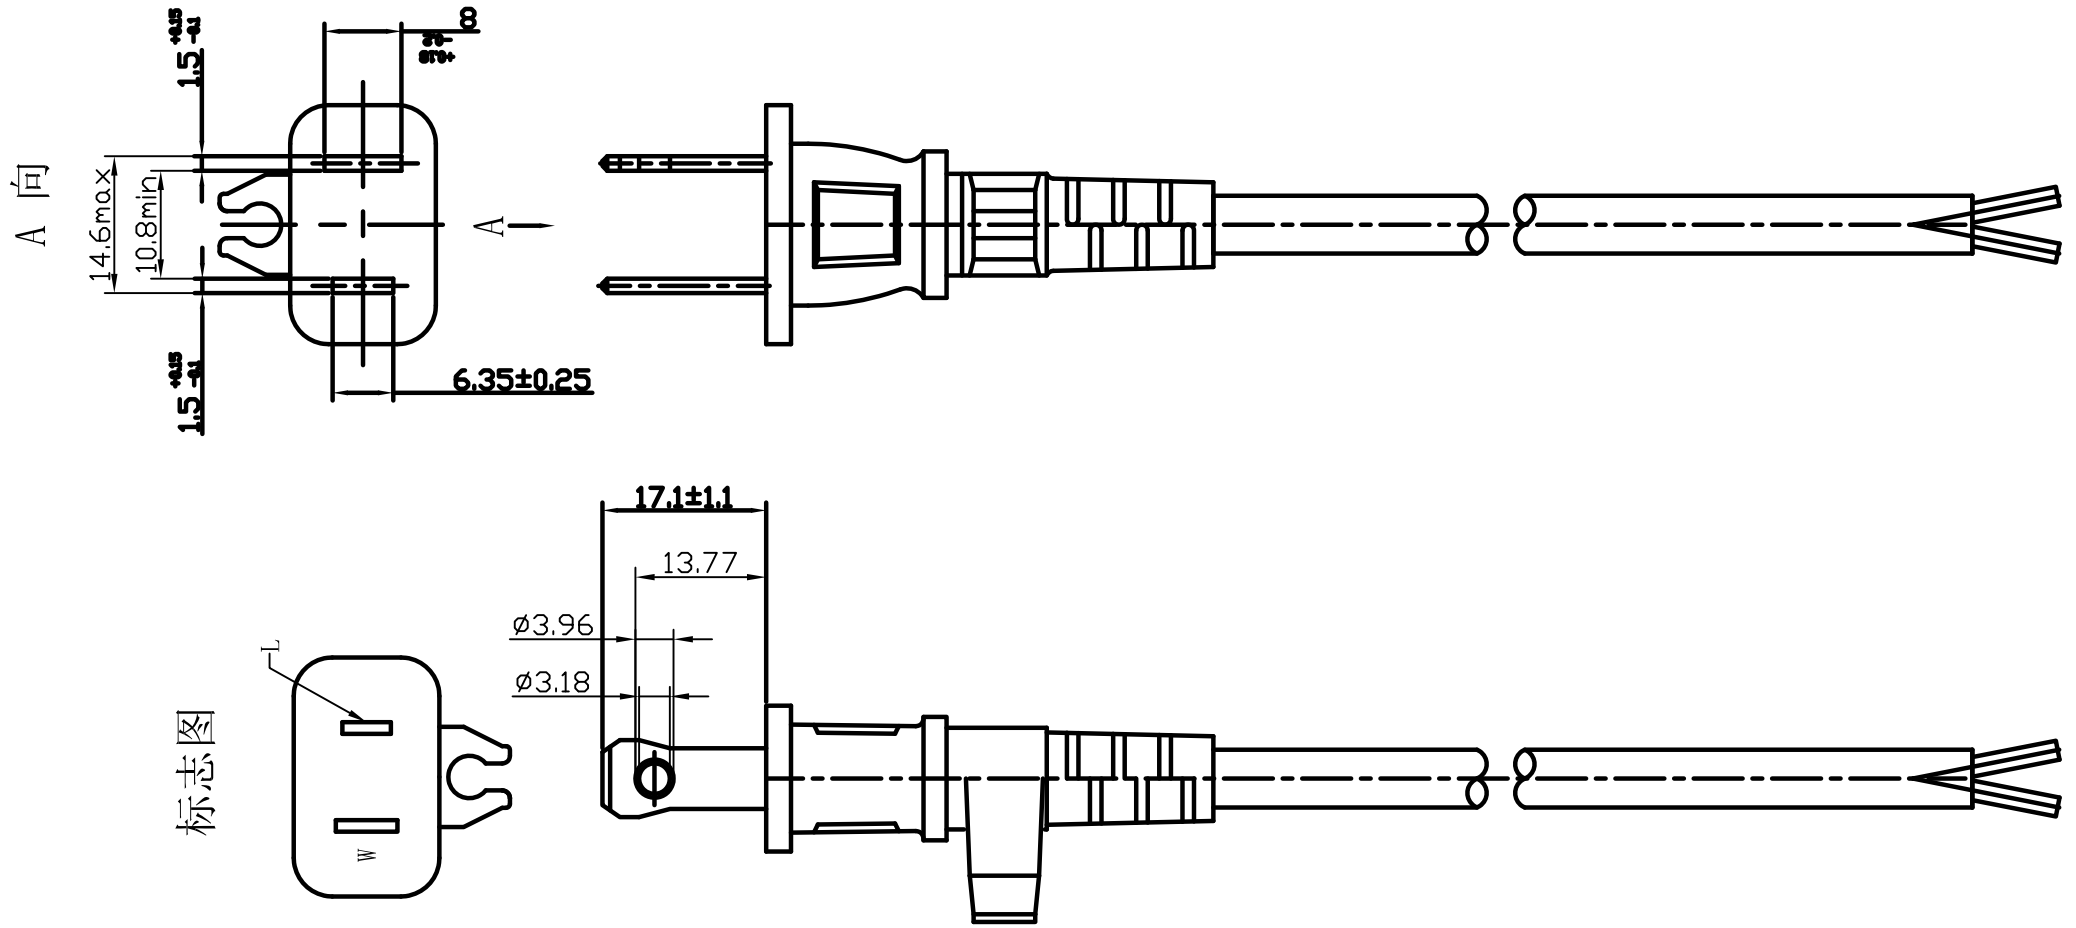

Power Cord With Clip NEMA 1-15P America

AMERICAN POWER CORDS