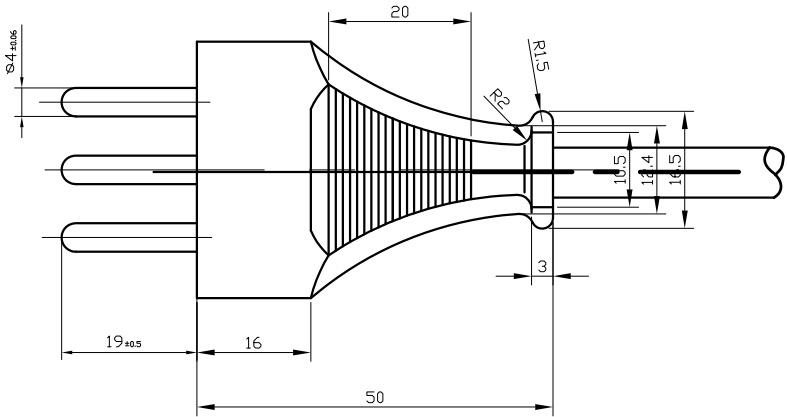

Swiss SEV 1011 IEC 60320 C5 Power Cord

SWISS POWER CORDS