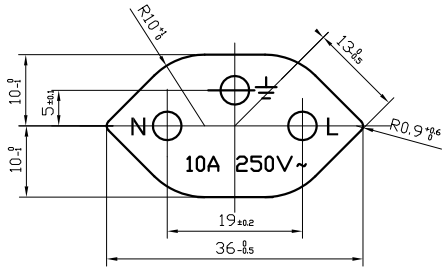

Swiss SEV 1011 IEC 60320 C5 Power Cord

SWISS POWER CORDS