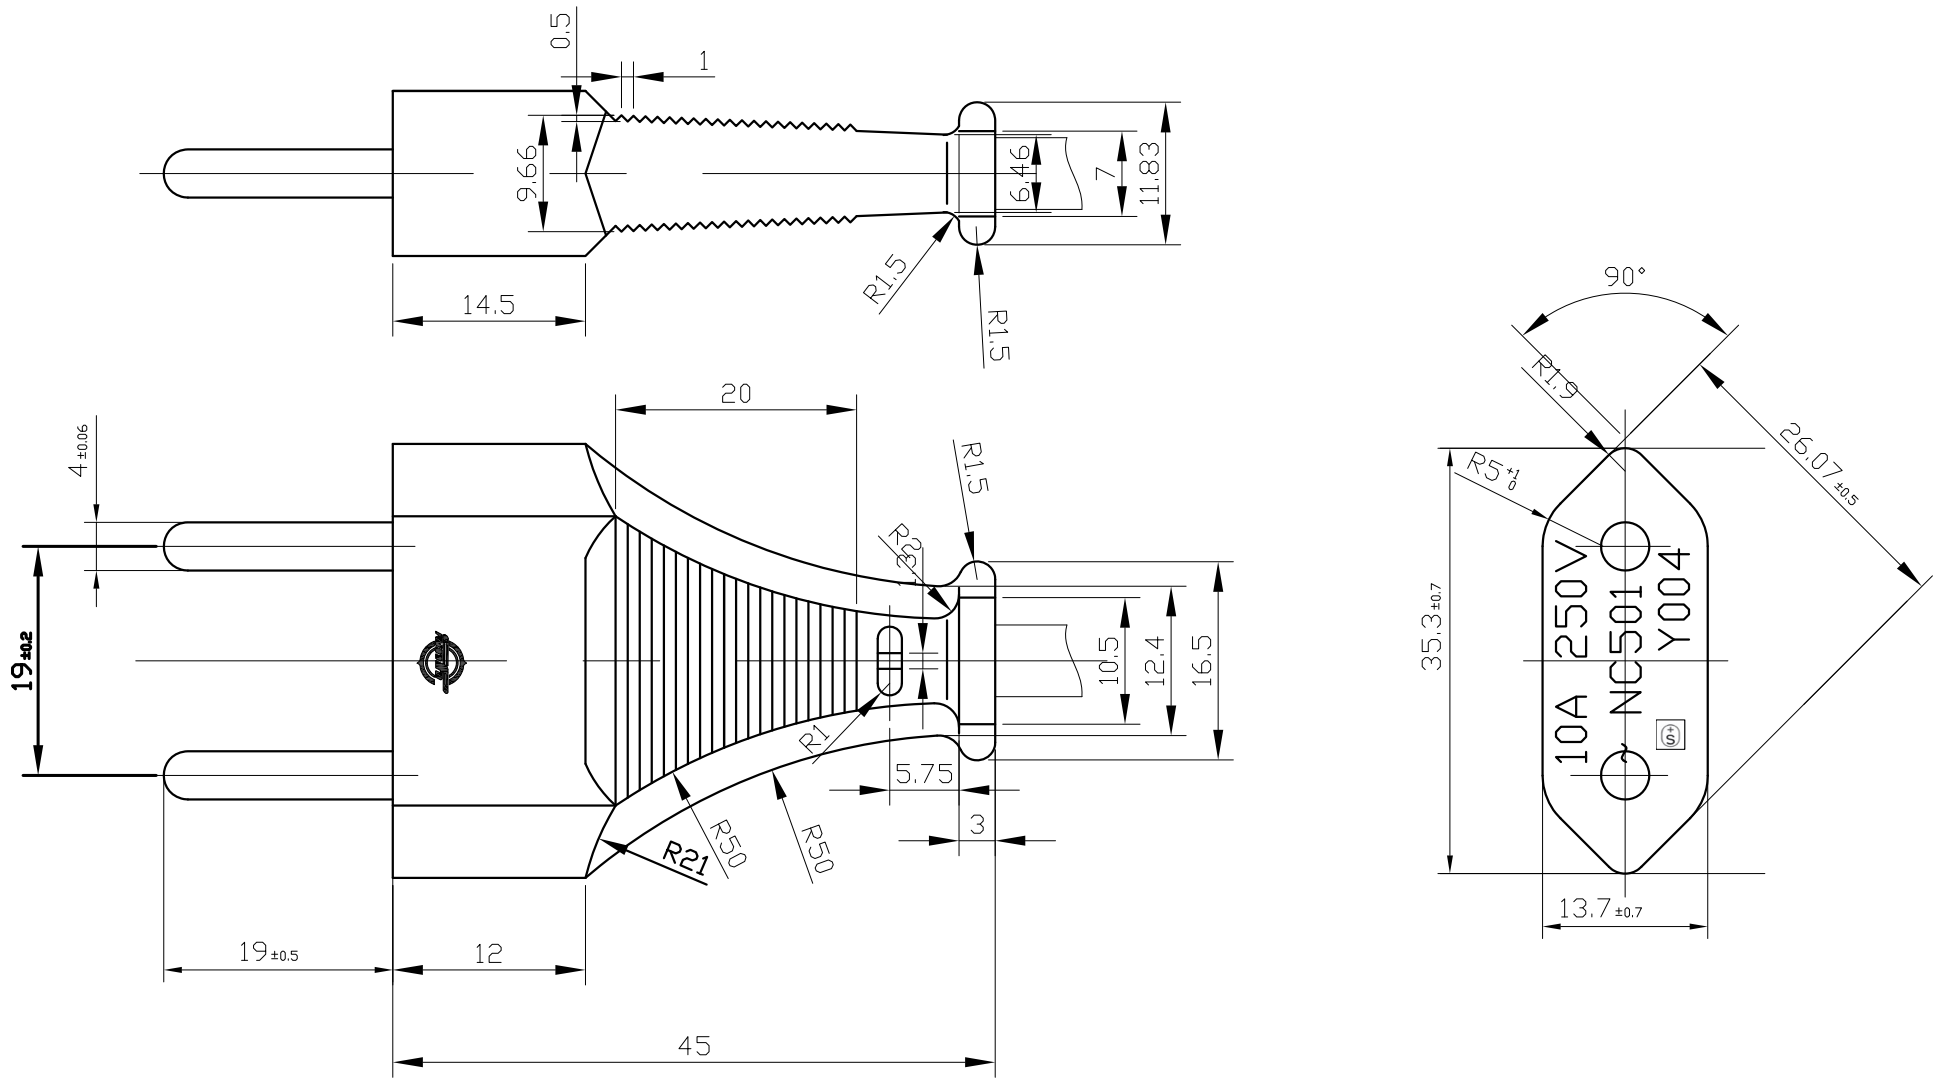

# Swiss CH-type 11 Non-rewirable SEV 2-pole 10A Plug Power Cord

**SWISS POWER CORDS**