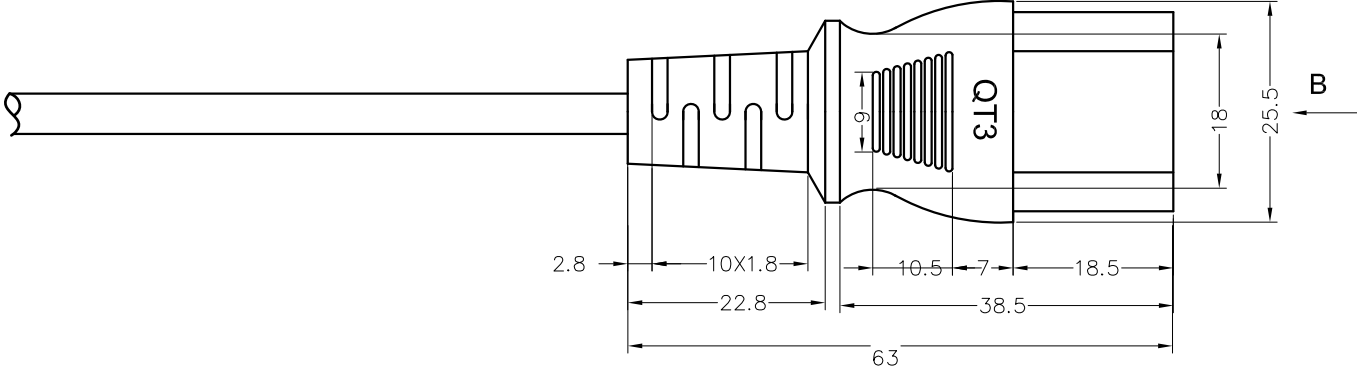

Switzerland SEV 1011 Plug to IEC 60320 C13 Power Cord

SWISS POWER CORDS