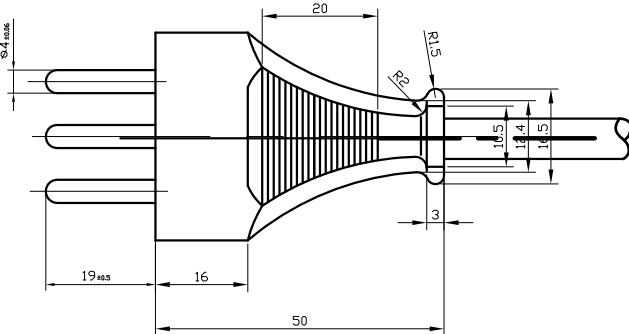

Switzerland SEV 1011 Plug to IEC 60320 C13 Power Cord

SWISS POWER CORDS