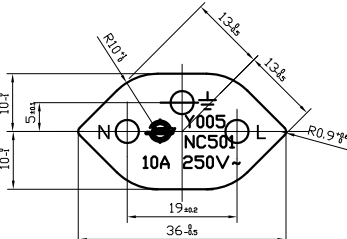

Switzerland SEV 1011 Plug to IEC 60320 C13 Power Cord

SWISS POWER CORDS