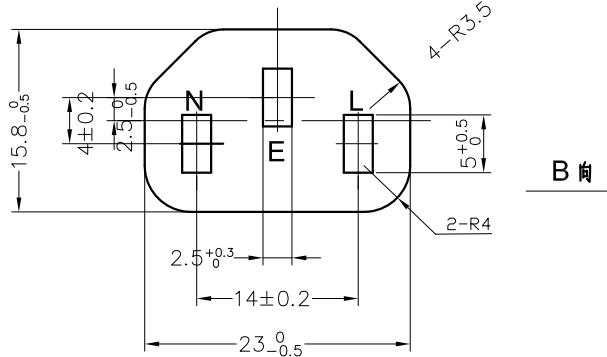

Switzerland SEV 1011 Plug to IEC 60320 C13 Power Cord

SWISS POWER CORDS